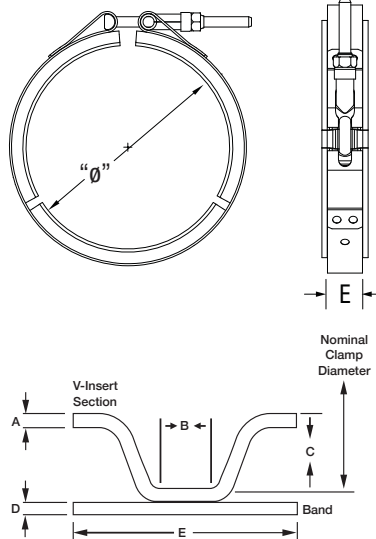

Breeze V-Band

V-Band clamps provide fast, secure high-strength coupling to connect flanged joints.

40-Degree Insert Angle | Welded Band Construction | Nominal Diameter Range 2.11" – 14"

T-BOLT V-BAND

400-Series SS Bolt
300-Series SS Band
300-Series SS Insert

AERO-SEAL V-BAND

400-Series SS Thumb Wing Screw
9/16" 300-Series SS Band
300-Series SS Insert

QUICK-LATCH V-BAND

400-Series SS Bolt
300-Series SS Band
300-Series SS Insert

T-BOLT V-BAND		Nominal Diameter (Ø)		Insert Thickness (A)		Insert Apex Width (B)		Insert Depth (C)		Band Thickness (D)		Band Width (E)	
Brand PN	Global PN	in	mm	in	mm	in	mm	in	mm	in	mm	in	mm
VT10288	0365 1600 724	2.88	73.2	0.060	1.52	0.207	5.26	0.281	7.14	0.035	0.89	0.750	19.05
VT10321	0365 0431 082	3.21	81.5	0.050	1.27	0.262	6.65	0.141	3.58	0.035	0.89	0.750	19.05
VT10350	0365 1680 889	3.50	88.9	0.080	2.03	0.207	5.26	0.281	7.14	0.040	1.02	0.875	22.23
VT10382	0365 0431 097	3.82	97.0	0.077	1.96	0.207	5.26	0.281	7.14	0.040	1.02	0.875	22.23
VT10388	0365 0431 099	3.88	98.6	0.050	1.27	0.400	10.16	0.281	7.14	0.040	1.02	0.875	22.23
VT10406	0365 0431 103	4.06	103.1	0.077	1.96	0.239	6.07	0.281	7.14	0.050	1.27	0.875	22.23
VT10413	0365 0431 105	4.13	104.9	0.050	1.27	0.262	6.65	0.141	3.58	0.035	0.89	0.750	19.05
VT10419	0365 0402 106	4.19	106.4	0.050	1.27	0.400	10.16	0.281	7.14	0.040	1.02	0.875	22.23
VT10425	0365 3402 108	4.25	108.0	0.050	1.27	0.400	10.16	0.281	7.14	0.040	1.02	0.875	22.23
VT10450	0365 1601 143	4.50	114.3	0.050	1.27	0.262	6.65	0.141	3.58	0.035	0.89	0.750	19.05
VT10450-A	0365 0431 114	4.50	114.3	0.077	1.96	0.207	5.26	0.281	7.14	0.040	1.02	0.875	22.23
VT10461	0365 0431 117	4.61	117.1	0.050	1.27	0.156	3.96	0.218	5.54	0.035	0.89	0.750	19.05
VT10469	0365 0431 119	4.69	119.1	0.050	1.27	0.400	10.16	0.281	7.14	0.040	1.02	0.875	22.23
VT10475	0365 0431 121	4.75	120.7	0.050	1.27	0.400	10.16	0.281	7.14	0.040	1.02	0.875	22.23
VT10475-A	0365 0434 121	4.75	120.7	0.077	1.96	0.158	4.01	0.310	7.87	0.040	1.02	0.875	22.23
VT10481	0365 0431 122	4.81	122.2	0.077	1.96	0.207	5.26	0.281	7.14	0.040	1.02	0.875	22.23
VT10491	0365 1681 247	4.91	124.7	0.040	1.02	0.293	7.44	0.296	7.52	0.050	1.27	0.875	22.23
VT10494	0365 0431 125	4.94	125.5	0.060	1.52	0.181	4.60	0.281	7.14	0.035	0.89	0.750	19.05
VT10510	0365 1681 295	5.10	129.5	0.050	1.27	0.262	6.65	0.141	3.58	0.035	0.89	0.750	19.05
VT10525	0365 0431 133	5.25	133.4	0.050	1.27	0.262	6.65	0.141	3.58	0.035	0.89	0.750	19.05
VT10530	0365 1681 346	5.30	134.6	0.050	1.27	0.262	6.65	0.141	3.58	0.035	0.89	0.750	19.05
VT10565	0365 1681 435	5.65	143.5	0.050	1.27	0.262	6.65	0.141	3.58	0.035	0.89	0.750	19.05
VT10581	0365 1681 476	5.81	147.6	0.077	1.96	0.207	5.26	0.281	7.14	0.062	1.57	0.875	22.23
VT10588	0365 1681 494	5.88	149.4	0.050	1.27	0.400	10.16	0.281	7.14	0.040	1.02	0.875	22.23
VT10588-1	0365 1601 494	5.88	149.4	0.050	1.27	0.400	10.16	0.281	7.14	-	-	-	-
VT10592	0365 0431 150	5.92	150.4	0.090	2.29	0.293	7.44	0.296	7.52	0.050	1.27	0.875	22.23
VT10688	0365 1681 748	6.88	174.8	0.060	1.52	0.400	10.16	0.281	7.14	0.040	1.02	0.875	22.23
VT10808	0365 1682 052	8.08	205.2	0.050	1.27	0.262	6.65	0.141	3.58	0.035	0.89	0.750	19.05
VT11100B03-4HG B	0373 0000 279	11.00	279.4	0.080	2.03	0.207	5.26	0.281	7.14	0.050	1.27	0.875	22.23
VT11200B03-4HG B	0373 0002 305	12.00	304.8	0.080	2.03	0.207	5.26	0.281	7.14	0.050	1.27	0.875	22.23
VT11400B03-4HG B	0373 0001 356	14.00	355.6	0.080	2.03	0.207	5.26	0.281	7.14	0.050	1.27	0.875	22.23