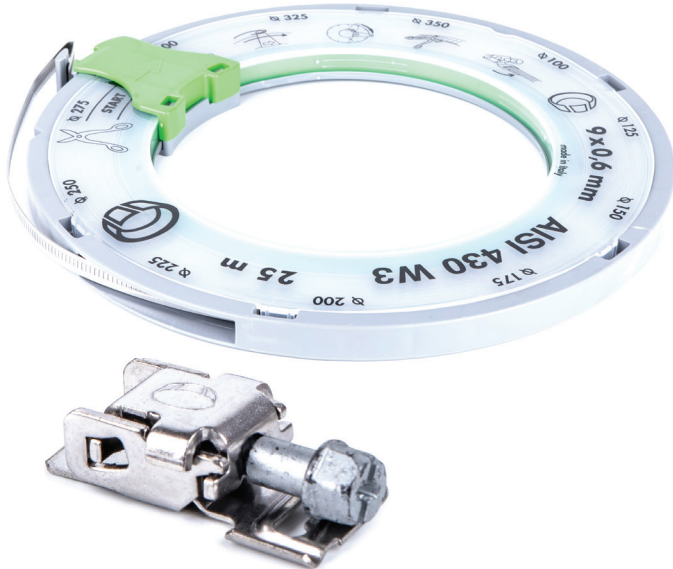

iQ parts
IQ-PARTS-SHOP.COM

**SPECS &
INFORMATION**

Quick Release Hose Clamp Kits

Reels of Quick release Clamp Band & Separate Screws 9mm wide

Quick Release Kits comprise of buckles, reels or small reel & buckle packs and allow you to build your own Quick Release Clamps of various lengths. They are available in W2 or W4 Material.

Part Number HCL	Product Description	Reel Length		Head Quantity	Band Width (B)		Band Thickness (C)		Max Tightening Torque Nm	Screw mm A/F	
		m	ft		mm	inch	mm	inch			
QR-9-KIT-W2	Quick Release Hose Clamp Kit-9mm Wide-3m Reel & 8 Buckles W2	3.0	9.84	8.0	9.0	0.35	0.6	0.024	4.0	7	
QR-9-KIT-W4	Quick Release Hose Clamp Kit-9mm Wide-3m Reel & 8 Buckles W4										
QR-9-H-W2	Quick Release Hose Clamp Head for 9mm Band - W3/430SS									4.0	7.0
QR-9-H-W4	Quick Release Hose Clamp Head for 9mm Band - W4/430SS										
QR-9-25M-W2	Quick Release Hose Clamp Reel 9mm wide-W2/430SS 25m Reel	25.0	82.00		9.0	0.35	0.6	0.024			
QR-9-30M-W4	Quick Release Hose Clamp Reel 9mm wide-W4/304 -30m Reel	30.0	98.40								

PRODUCT INFORMATION

Made by:	Clamp Tridon
RoHS Compliant:	Yes
Hazardous Goods:	No
HS Tariff Code:	7326 90 92

MATERIAL INFORMATION

	W1
Band & Housing:	Zinc Plated Steel
Screw:	Zinc Plated Steel

info@iq-parts.nl
Harsweg 34A
2461 EZ Ter Aar
T +31 252 624 126
The Netherlands