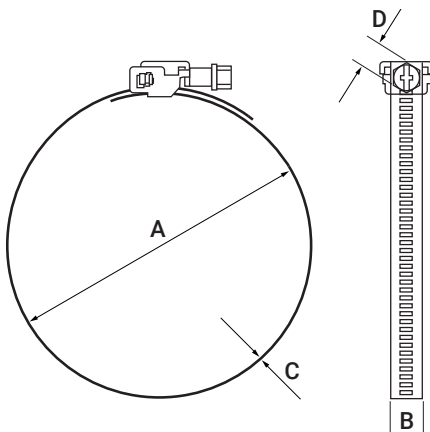

iQ parts
IQ-PARTS-SHOP.COM

**SPECS &
INFORMATION**

Quick Release Hose Clamp Kits

Reels of Quick release Clamp Band & Separate Screws 9mm wide

Quick Release Kits comprise of buckles, reels or small reel & buckle packs and allow you to build your own Quick Release Clamps of various lengths. They are available in W2 or W4 Material.

Part Number HCL	Product Description	Reel Length		Head Quantity	Band Width (B)		Band Thickness (C)		Max Tightening Torque Nm	Screw mm A/F	
		m	ft		mm	inch	mm	inch			
QR-9-KIT-W2	Quick Release Hose Clamp Kit-9mm Wide-3m Reel & 8 Buckles W2	3.0	9.84	8.0	9.0	0.35	0.6	0.024	4.0	7	
QR-9-KIT-W4	Quick Release Hose Clamp Kit-9mm Wide-3m Reel & 8 Buckles W4										
QR-9-H-W2	Quick Release Hose Clamp Head for 9mm Band - W3/430SS									4.0	7.0
QR-9-H-W4	Quick Release Hose Clamp Head for 9mm Band - W4/430SS										
QR-9-25M-W2	Quick Release Hose Clamp Reel 9mm wide-W2/430SS 25m Reel	25.0	82.00		9.0	0.35	0.6	0.024			
QR-9-30M-W4	Quick Release Hose Clamp Reel 9mm wide-W4/304 -30m Reel	30.0	98.40								

PRODUCT INFORMATION

Made by:	Clamp Tridon
RoHS Compliant:	Yes
Hazardous Goods:	No
HS Tariff Code:	7326 90 92

MATERIAL INFORMATION

	W1
Band & Housing:	Zinc Plated Steel
Screw:	Zinc Plated Steel

info@iq-parts.nl
Harsweg 34A
2461 EZ Ter Aar
T +31 252 624 126
The Netherlands