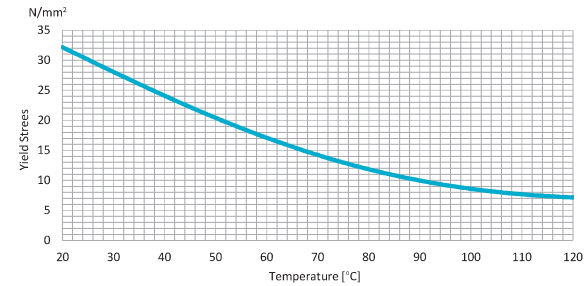

Fittings Tolerances (According to ISO 2768-c)

Size mm	Tolerance
1-6	±0.3
6-30	±0.5
30-120	±0.8

Chemical Resistance

	Water		Acids		Detergents	
	Cold	Hot	Weak	Strong	Weak	Strong
LDPE	3	1	3	2	3	3
HDPE	3	3	3	3	3	3
Nylon 6-6	3	2	1	1	3	2
Polypropylene	3	3	3	2	3	3
Acetal	3	3	2	1	3	3
PVDF	3	3	3	3	3	3

1 - Bad 2 - Medium 3 - Good

Note:

Notice tube dimension differ between industries.

Fittings' dimensions refer to tube ID or OD, with respect to the common application.

Use thread seal tape

Minimum straight tube segment

PROPERTIES

Yield stress of PP as a function of temperature

Flexural modulus VS. temperature

Flexural modulus VS. moisture content at 73 °F

Fittings - Threaded Connectors

Nylon 6-6

Working pressure
Up to 14 BAR
(200 psi) at 20 °C