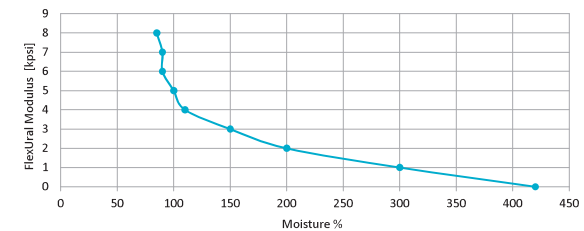

1 - Bad 2 - Medium 3 - Good

Note:

Notice tube dimension differ between industries.

Fittings' dimensions refer to tube ID or OD, with respect to the common application.

Use thread seal tape

Minimum straight tube segment

PROPERTIES

Yield stress of PP as a function of temperature

Flexural modulus VS. temperature

Flexural modulus VS. moisture content at 73 °F

Fittings - Threaded Connectors

Nylon 6-6

Working pressure
Up to 14 BAR
(200 psi) at 20 °C

Temperature
-20 °C - 110 °C
(subject to application)

Panel Mounting Nut

Cat. No.	F (BSPT)	L mm	SW	Color
**32006100042	1/4"	5.0	17	● Black
32006100081	1/2"	11.6	26	○ White
32006100082	1/2"	11.6	26	● Black
32006100088	1/2"	11.6	26	● Blue
*32006100201	M20	5.0	26	○ White

Note: Packing 25 unit
* Thin configuration
** Acetal

BSPT Pipe Reducing Nipple

Cat. No.	M (BSPT)	M1 (BSPT)	L mm	SW	Color
12012304028	1/4"	1/8"	25.2	14	● Blue
12012306028	3/8"	1/8"	27.1	17	
12012306048	3/8"	1/4"	28.5	17	
12012308048	1/2"	1/4"	31.5	22	
12012308068	1/2"	3/8"	31.5	22	
12012312088	3/4"	1/2"	34.5	27	