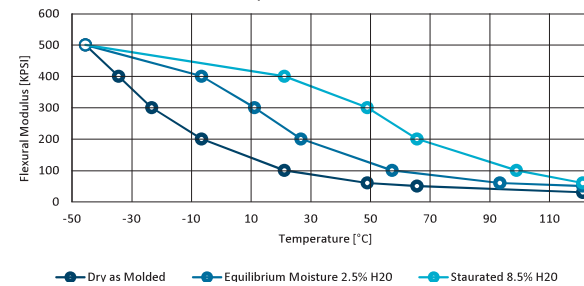

Fittings Tolerances (According to ISO 2768-c)

Size mm	Tolerance
1-6	±0.3
6-30	±0.5
30-120	±0.8

Chemical Resistance

	Water		Acids		Detergents	
	Cold	Hot	Weak	Strong	Weak	Strong
LDPE	3	1	3	2	3	3
HDPE	3	3	3	3	3	3
Nylon 6-6	3	2	1	1	3	2
Polypropylene	3	3	3	2	3	3
Acetal	3	3	2	1	3	3
PVDF	3	3	3	3	3	3

1 - Bad 2 - Medium 3 - Good

Note:

Notice tube dimension differ between industries.

Fittings' dimensions refer to tube ID or OD, with respect to the common application.

Use thread seal tape

Minimum straight tube segment

PROPERTIES

Yield stress of PP as a function of temperature

Flexural modulus VS. temperature

Flexural modulus VS. moisture content at 73 °F

Fittings - Threaded Connectors

Nylon 6-6

Working pressure
Up to 14 BAR
(200 psi) at 20 °C