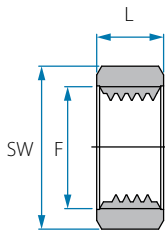

1 - Bad 2 - Medium 3 - Good

Note:

Notice tube dimension differ between industries.

Fittings' dimensions refer to tube ID or OD, with respect to the common application.

Use thread seal tape

Minimum straight tube segment

PROPERTIES

Yield stress of PP as a function of temperature

Flexural modulus VS. temperature

Flexural modulus VS. moisture content at 73 °F

Fittings - Threaded Connectors

Nylon 6-6

Working pressure
Up to 14 BAR
(200 psi) at 20 °C

Temperature
-20 °C - 110 °C
(subject to application)

Panel Mounting Nut

Cat. No.	F (BSPT)	L mm	SW	Color
**32006100042	1/4"	5.0	17	● Black
32006100081	1/2"	11.6	26	○ White
32006100082	1/2"	11.6	26	● Black
32006100088	1/2"	11.6	26	● Blue
*32006100201	M20	5.0	26	○ White

Note: Packing 25 unit
* Thin configuration
** Acetal

BSPT Pipe Reducing Nipple

Cat. No.	M (BSPT)	M1 (BSPT)	L mm	SW	Color
12012304028	1/4"	1/8"	25.2	14	● Blue
12012306028	3/8"	1/8"	27.1	17	
12012306048	3/8"	1/4"	28.5	17	
12012308048	1/2"	1/4"	31.5	22	
12012308068	1/2"	3/8"	31.5	22	
12012312088	3/4"	1/2"	34.5	27	