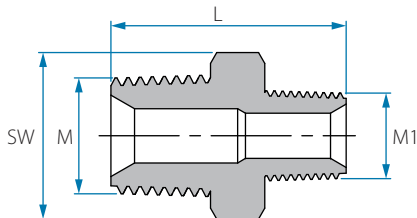

1 - Bad 2 - Medium 3 - Good

Note:

Notice tube dimension differ between industries.

Fittings' dimensions refer to tube ID or OD, with respect to the common application.

Use thread seal tape

Minimum straight tube segment

PROPERTIES

Yield stress of PP as a function of temperature

Flexural modulus VS. temperature

Flexural modulus VS. moisture content at 73 °F

Fittings - Threaded Connectors

Nylon 6-6

Working pressure
Up to 14 BAR
(200 psi) at 20 °C

Temperature
-20 °C - 110 °C
(subject to application)

Panel Mounting Nut

Cat. No.	F (BSPT)	L mm	SW	Color
**32006100042	1/4"	5.0	17	● Black
32006100081	1/2"	11.6	26	○ White
32006100082	1/2"	11.6	26	● Black
32006100088	1/2"	11.6	26	● Blue
*32006100201	M20	5.0	26	○ White

Note: Packing 25 unit
* Thin configuration
** Acetal

BSPT Pipe Reducing Nipple

Cat. No.	M (BSPT)	M1 (BSPT)	L mm	SW	Color
12012304028	1/4"	1/8"	25.2	14	● Blue
12012306028	3/8"	1/8"	27.1	17	
12012306048	3/8"	1/4"	28.5	17	
12012308048	1/2"	1/4"	31.5	22	
12012308068	1/2"	3/8"	31.5	22	
12012312088	3/4"	1/2"	34.5	27	