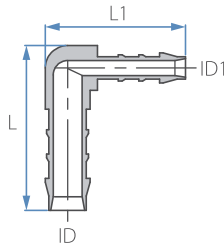

## PVDF Fittings

PVDF

**Working pressure**  
Up to 14 BAR  
(200 psi) at 20 °C

**Temperature**  
-20 °C -120 °C  
(subject to application)

**Fittings' dimensions**  
refer to tube ID or OD, with respect  
to the common application

### Reducing Elbow Hose Connector

Cat. No.	Tube ID mm	Tube ID1 mm	L mm	L1 mm	Color
12556645441	5	4	31.8	27.8	
12556646441	6	4	35.5	29.0	
12556646451	6	5	35.4	34.1	
12556648461	8	6	41.6	39.3	
12556650461	10	6	45.3	40.1	
12556650481	10	8	42.1	45.2	
12556652501	12	10	48.7	45.6	
12556654521	14	12	51.5	49.6	
12556656541	16	14	53.8	53.6	
12556659561	19	16	56.2	56.1	

White

Cat. No.	Tube ID inch	Tube ID1 inch	L mm	L1 mm	Color
12356603021	3/16"	5/32"	31.8	27.9	
12356604031	1/4"	3/16"	35.5	34.0	
12356605041	5/16"	1/4"	41.6	39.4	
12356606041	3/8"	1/4"	45.3	40.2	
12356606051	3/8"	5/16"	45.5	42.5	
12356608061	1/2"	3/8"	48.6	45.8	
12356609081	9/16"	1/2"	51.1	49.8	
12356610091	5/8"	9/16"	53.6	53.6	
12356612101	3/4"	5/8"	55.8	55.8	