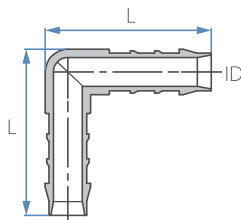

Reducing Elbow Hose Connector

Cat. No.	Tube ID mm	Tube ID1 mm	L mm	L1 mm	Color
12556645441	5	4	31.8	27.8	
12556646441	6	4	35.5	29.0	
12556646451	6	5	35.4	34.1	
12556648461	8	6	41.6	39.3	
12556650461	10	6	45.3	40.1	
12556650481	10	8	42.1	45.2	
12556652501	12	10	48.7	45.6	
12556654521	14	12	51.5	49.6	
12556656541	16	14	53.8	53.6	
12556659561	19	16	56.2	56.1	

☐ White

Cat. No.	Tube ID inch	Tube ID1 inch	L mm	L1 mm	Color
12356603021	3/16"	5/32"	31.8	27.9	
12356604031	1/4"	3/16"	35.5	34.0	
12356605041	5/16"	1/4"	41.6	39.4	
12356606041	3/8"	1/4"	45.3	40.2	
12356606051	3/8"	5/16"	45.5	42.5	
12356608061	1/2"	3/8"	48.6	45.8	
12356609081	9/16"	1/2"	51.1	49.8	
12356610091	5/8"	9/16"	53.6	53.6	
12356612101	3/4"	5/8"	55.8	55.8	

☐ White

Note: Packing 25 unit