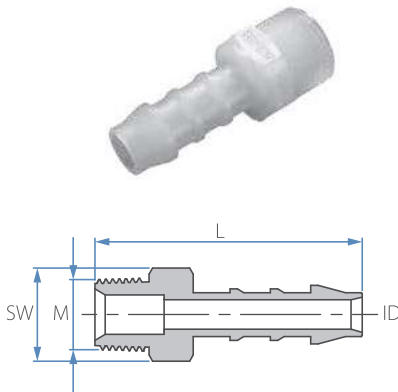

iQ parts
IQ-PARTS-SHOP.COM

**SPECS &
INFORMATION**

Fittings Products

PVDF Fittings

PVDF

Working pressure
Up to 14 BAR
(200 psi) at 20 °C

Temperature
-20 °C -120 °C
(subject to application)

Fittings' dimensions
refer to tube ID or OD, with respect
to the common application

BSPT Male Hose Connector

| Cat. No. | Tube ID mm | M (BSPT) | L mm | SW | Color |
|-------------|------------|----------|------|----|-------|
| 12556844021 | 4 | 1/8" | 31.2 | 11 | |
| 12556844041 | 4 | 1/4" | 33.8 | 14 | |
| 12556845021 | 5 | 1/8" | 34.7 | 11 | |
| 12556845041 | 5 | 1/4" | 38.3 | 14 | |
| 12556846021 | 6 | 1/8" | 35.0 | 11 | |
| 12556846041 | 6 | 1/4" | 39.2 | 14 | |
| 12556846061 | 6 | 3/8" | 39.1 | 17 | |
| 12556846081 | 6 | 1/2" | 42.3 | 22 | |
| 12556846121 | 6 | 3/4" | 43.0 | 22 | |
| 12556848021 | 8 | 1/8" | 39.8 | 11 | |
| 12556848041 | 8 | 1/4" | 43.0 | 14 | |
| 12556848061 | 8 | 3/8" | 43.0 | 17 | |
| 12556848081 | 8 | 1/2" | 46.1 | 22 | |
| 12556848121 | 8 | 3/4" | 37.1 | 17 | |
| 12556850041 | 10 | 1/4" | 47.1 | 14 | |
| 12556850061 | 10 | 3/8" | 45.2 | 17 | |
| 12556850081 | 10 | 1/2" | 48.3 | 22 | |
| 12556850121 | 10 | 3/4" | 49.3 | 27 | |
| 12556852041 | 12 | 1/4" | 46.0 | 14 | |
| 12556852061 | 12 | 3/8" | 46.0 | 17 | |
| 12556852081 | 12 | 1/2" | 49.3 | 22 | |
| 12556852121 | 12 | 3/4" | 50.0 | 27 | |
| 12556854061 | 14 | 3/8" | 47.5 | 17 | |
| 12556854081 | 14 | 1/2" | 50.8 | 22 | |
| 12556854121 | 14 | 3/4" | 51.7 | 27 | |
| 12556856081 | 16 | 1/2" | 51.3 | 22 | |
| 12556856121 | 16 | 3/4" | 52.2 | 27 | |
| 12556859081 | 19 | 1/2" | 52.2 | 22 | |
| 12556859121 | 19 | 3/4" | 53.3 | 27 | |
| 12556859161 | 19 | 1" | 60.1 | 36 | |
| 12556865121 | 25 | 3/4" | 54.8 | 27 | |
| 12556865161 | 25 | 1" | 66.6 | 36 | |