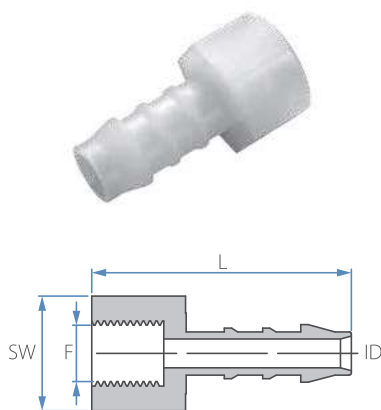

iQ parts
IQ-PARTS-SHOP.COM

**SPECS &
INFORMATION**

BSPT Female Hose Connector

Cat. No.	Tube ID mm	F (BSPT)	L mm	SW	Color
12556745021	5	1/8"	34.4	14	
12556745041	5	1/4"	35.2	17	
12556745061	5	3/8"	36.5	22	
12556745081	5	1/2"	38.7	26	
12556746021	6	1/8"	36.3	14	
12556746041	6	1/4"	37.2	17	
12556746061	6	3/8"	38.3	22	
12556746081	6	1/2"	40.8	26	
12556748021	8	1/8"	38.2	14	
12556748041	8	1/4"	39.4	17	
12556748061	8	3/8"	40.4	22	
12556748081	8	1/2"	42.7	26	
12556750041	10	1/4"	41.5	17	
12556750061	10	3/8"	42.3	22	
12556750081	10	1/2"	45.0	26	
12556752041	12	1/4"	42.4	17	
12556752061	12	3/8"	43.3	22	
12556752081	12	1/2"	46.0	26	
12556754061	14	3/8"	45.0	22	
12556754081	14	1/2"	47.3	26	
12556756081	16	1/2"	48.1	26	
12556759081	19	1/2"	48.8	26	

White

Note: Packing 25 unit

NPT Female Hose Connector

Cat. No.	Tube ID inch	F (NPT)	L mm	SW	Color
12356704021	1/4"	1/8"	36.7	14	
12356704041	1/4"	1/4"	40.1	17	
12356704061	1/4"	3/8"	40.0	22	
12356704081	1/4"	1/2"	43.7	27	
12356705021	5/16"	1/8"	38.9	14	
12356705041	5/16"	1/4"	41.8	17	
12356705061	5/16"	3/8"	42.0	22	
12356705081	5/16"	1/2"	45.0	27	
12356706041	3/8"	1/4"	44.1	17	
12356706061	3/8"	3/8"	43.9	22	
12356706081	3/8"	1/2"	47.2	27	
12356708041	1/2"	1/4"	44.7	17	
12356708061	1/2"	3/8"	45.2	22	
12356708081	1/2"	1/2"	48.8	27	
12356709061	9/16"	3/8"	46.5	22	
12356709081	9/16"	1/2"	50.3	27	
12356710081	5/8"	1/2"	50.4	27	
12356712081	3/4"	1/2"	51.7	27	