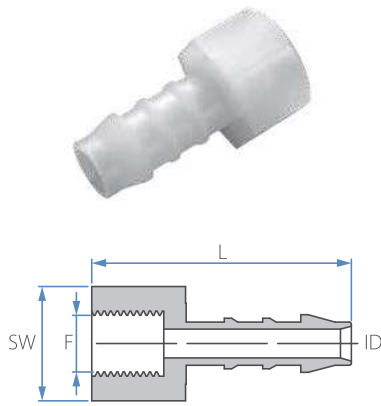

iQ parts
IQ-PARTS-SHOP.COM

**SPECS &
INFORMATION**

BSPT Female Hose Connector

Cat. No.	Tube ID mm	F (BSPT)	L mm	SW	Color
12556745021	5	1/8"	34.4	14	
12556745041	5	1/4"	35.2	17	
12556745061	5	3/8"	36.5	22	
12556745081	5	1/2"	38.7	26	
12556746021	6	1/8"	36.3	14	
12556746041	6	1/4"	37.2	17	
12556746061	6	3/8"	38.3	22	
12556746081	6	1/2"	40.8	26	
12556748021	8	1/8"	38.2	14	
12556748041	8	1/4"	39.4	17	
12556748061	8	3/8"	40.4	22	
12556748081	8	1/2"	42.7	26	
12556750041	10	1/4"	41.5	17	
12556750061	10	3/8"	42.3	22	
12556750081	10	1/2"	45.0	26	
12556752041	12	1/4"	42.4	17	
12556752061	12	3/8"	43.3	22	
12556752081	12	1/2"	46.0	26	
12556754061	14	3/8"	45.0	22	
12556754081	14	1/2"	47.3	26	
12556756081	16	1/2"	48.1	26	
12556759081	19	1/2"	48.8	26	

White

Note: Packing 25 unit

NPT Female Hose Connector

Cat. No.	Tube ID inch	F (NPT)	L mm	SW	Color
12356704021	1/4"	1/8"	36.7	14	
12356704041	1/4"	1/4"	40.1	17	
12356704061	1/4"	3/8"	40.0	22	
12356704081	1/4"	1/2"	43.7	27	
12356705021	5/16"	1/8"	38.9	14	
12356705041	5/16"	1/4"	41.8	17	
12356705061	5/16"	3/8"	42.0	22	
12356705081	5/16"	1/2"	45.0	27	
12356706041	3/8"	1/4"	44.1	17	
12356706061	3/8"	3/8"	43.9	22	
12356706081	3/8"	1/2"	47.2	27	
12356708041	1/2"	1/4"	44.7	17	
12356708061	1/2"	3/8"	45.2	22	
12356708081	1/2"	1/2"	48.8	27	
12356709061	9/16"	3/8"	46.5	22	
12356709081	9/16"	1/2"	50.3	27	
12356710081	5/8"	1/2"	50.4	27	
12356712081	3/4"	1/2"	51.7	27	