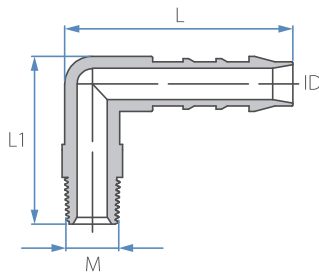

## PVDF Fittings

PVDF

**Working pressure**  
Up to 14 BAR  
(200 psi) at 20 °C

**Temperature**  
-20 °C -120 °C  
(subject to application)

**Fittings' dimensions**  
refer to tube ID or OD, with respect  
to the common application

### BSPT Male Elbow Hose Connector

Cat. No.	Tube ID mm	M (BSPT)	L mm	L1 mm	Color
12556944021	4	1/8"	26.7	24.1	
12556944041	4	1/4"	26.7	27.2	
12556945021	5	1/8"	31.8	26.8	
12556945041	5	1/4"	29.8	32.0	
12556945081	5	1/2"	31.8	33.0	
12556946021	6	1/8"	35.5	27.3	
12556946041	6	1/4"	35.5	29.8	
12556946061	6	3/8"	35.5	30.0	
12556946081	6	1/2"	35.5	33.7	
12556948021	8	1/8"	41.5	30.4	
12556948041	8	1/4"	41.5	32.8	
12556948061	8	3/8"	41.5	32.8	
12556948081	8	1/2"	41.5	36.8	
12556950041	10	1/4"	45.5	33.9	
12556950061	10	3/8"	45.5	34.1	
12556950081	10	1/2"	45.5	37.8	
12556950121	10	3/4"	45.5	38.9	
12556952041	12	1/4"	48.7	35.0	
12556952061	12	3/8"	48.7	35.3	
12556952081	12	1/2"	48.7	39.0	
12556952121	12	3/4"	48.7	39.7	
12556954061	14	3/8"	51.4	38.5	
12556954081	14	1/2"	51.4	42.3	
12556954121	14	3/4"	51.4	43.3	
12556956081	16	1/2"	53.7	44.9	
12556956121	16	3/4"	53.7	46.0	
12556959081	19	1/2"	56.0	46.4	
12556959121	19	3/4"	56.4	47.5	