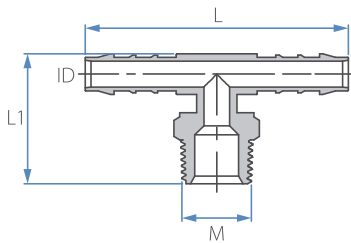

iQ parts
IQ-PARTS-SHOP.COM

**SPECS &
INFORMATION**

Fittings Products

PVDF Fittings

PVDF

Working pressure
Up to 14 BAR
(200 psi) at 20 °C

Temperature
-20 °C -120 °C
(subject to application)

Fittings' dimensions
refer to tube ID or OD, with respect
to the common application

BSPT Male Branch T Hose Connector

Cat. No.	Tube ID mm	M (BSPT)	L mm	L1 mm	Color
12557144021	4	1/8"	39.4	22.2	
12557144041	4	1/4"	45.2	27.0	
12557145021	5	1/8"	50.9	23.8	
12557145041	5	1/4"	56.5	29.6	
12557146021	6	1/8"	55.8	24.8	
12557146041	6	1/4"	63.1	30.0	
12557146061	6	3/8"	63.1	30.0	
12557146081	6	1/2"	63.1	33.8	
12557148021	8	1/8"	61.7	27.3	
12557148041	8	1/4"	72.7	33.1	
12557148061	8	3/8"	72.7	33.1	
12557148081	8	1/2"	61.8	33.9	
12557150041	10	1/4"	78.7	34.1	
12557150061	10	3/8"	78.7	34.1	<input type="checkbox"/> White
12557150081	10	1/2"	78.9	38.1	
12557150121	10	3/4"	78.9	39.1	
12557152041	12	1/4"	82.7	35.2	
12557152061	12	3/8"	82.7	35.2	
12557152081	12	1/2"	82.6	39.1	
12557152121	12	3/4"	82.6	40.0	
12557154061	14	3/8"	85.6	38.5	
12557154081	14	1/2"	85.6	42.1	
12557154121	14	3/4"	85.6	43.3	
12557156081	16	1/2"	88.2	45.0	
12557156121	16	3/4"	88.5	46.3	
12557159081	19	1/2"	90.3	46.3	
12557159121	19	3/4"	90.7	47.7	