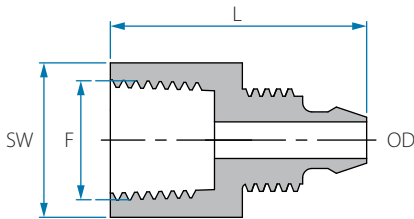

1 - Bad 2 - Medium 3 - Good

Note:

Notice tube dimension differ between industries.
Fittings' dimensions refer to tube ID or OD, with respect to the common application.

Use thread seal tape

Minimum straight tube segment

PROPERTIES

Yield stress of PP as a function of temperature

Flexural modulus VS. temperature

Flexural modulus VS. moisture content at 73 °F

Fittings - Barb Block

Reinforced Polypropylene

Working pressure
Up to 14 BAR
(200 psi) at 20 °C

Temperature
4 °C - 90 °C
(subject to application)

Fittings' dimensions refer to tube ID or OD, with respect to the common application.

BSPT Female Connector

Cat. No.	Tube OD mm	F (BSPT)	L mm	SW	Color
22046646028	6	1/8"	26.3	14	Blue
22046646048	6	1/4"	27.8	17	
22046648028	8	1/8"	26.3	14	
22046648048	8	1/4"	28.0	17	
22046648068	8	3/8"	30.6	22	
22046648088	8	1/2"	32.5	26	
22046648548	8	M14X1.5	28.1	17	
22046650048	10	1/4"	31.7	17	
22046650068	10	3/8"	33.0	22	
22046650088	10	1/2"	35.4	26	