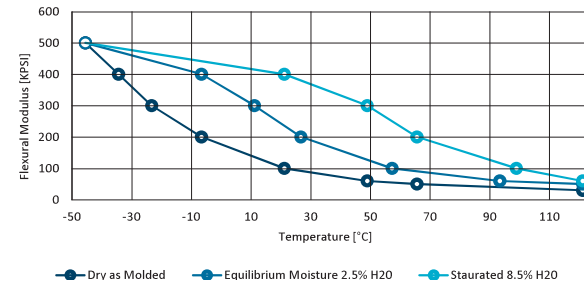

Fittings Tolerances (According to ISO 2768-c)

Size mm	Tolerance
1-6	±0.3
6-30	±0.5
30-120	±0.8

Chemical Resistance

	Water		Acids		Detergents	
	Cold	Hot	Weak	Strong	Weak	Strong
LDPE	3	1	3	2	3	3
HDPE	3	3	3	3	3	3
Nylon 6-6	3	2	1	1	3	2
Polypropylene	3	3	3	2	3	3
Acetal	3	3	2	1	3	3
PVDF	3	3	3	3	3	3

1 - Bad 2 - Medium 3 - Good

Note:

Notice tube dimension differ between industries.
Fittings' dimensions refer to tube ID or OD, with respect to the common application.

Use thread seal tape

Minimum straight tube segment

PROPERTIES

Yield stress of PP as a function of temperature

Flexural modulus VS. temperature

Flexural modulus VS. moisture content at 73 °F

Fittings - Barb Block

Reinforced Polypropylene

Working pressure
Up to 14 BAR
(200 psi) at 20 °C

Temperature
4 °C - 90 °C
(subject to application)

Fittings' dimensions refer to tube ID or OD, with respect to the common application.

BSPT Female Connector

Cat. No.	Tube OD mm	F (BSPT)	L mm	SW	Color
22046646028	6	1/8"	26.3	14	Blue
22046646048	6	1/4"	27.8	17	
22046648028	8	1/8"	26.3	14	
22046648048	8	1/4"	28.0	17	
22046648068	8	3/8"	30.6	22	
22046648088	8	1/2"	32.5	26	
22046648548	8	M14X1.5	28.1	17	
22046650048	10	1/4"	31.7	17	
22046650068	10	3/8"	33.0	22	
22046650088	10	1/2"	35.4	26	