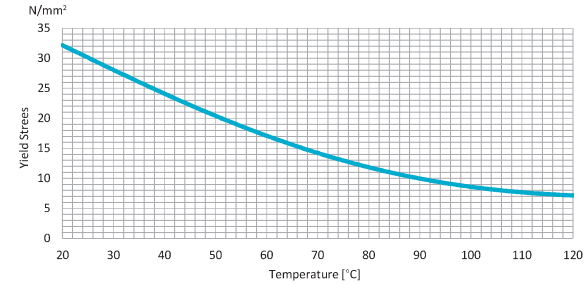

Fittings Tolerances (According to ISO 2768-c)

Size mm	Tolerance
1-6	±0.3
6-30	±0.5
30-120	±0.8

Chemical Resistance

	Water		Acids		Detergents	
	Cold	Hot	Weak	Strong	Weak	Strong
LDPE	3	1	3	2	3	3
HDPE	3	3	3	3	3	3
Nylon 6-6	3	2	1	1	3	2
Polypropylene	3	3	3	2	3	3
Acetal	3	3	2	1	3	3
PVDF	3	3	3	3	3	3

1 - Bad 2 - Medium 3 - Good

Note:

Notice tube dimension differ between industries.
Fittings' dimensions refer to tube ID or OD, with respect to the common application.

Use thread seal tape

Minimum straight tube segment

PROPERTIES

Yield stress of PP as a function of temperature

Flexural modulus VS. temperature

Flexural modulus VS. moisture content at 73 °F

Fittings - Barb Block

Reinforced Polypropylene

Working pressure
Up to 14 BAR
(200 psi) at 20 °C

Temperature
4 °C - 90 °C
(subject to application)

Fittings' dimensions refer to tube ID or OD, with respect to the common application.

BSPT Female Connector

Cat. No.	Tube OD mm	F (BSPT)	L mm	SW	Color
22046646028	6	1/8"	26.3	14	Blue
22046646048	6	1/4"	27.8	17	
22046648028	8	1/8"	26.3	14	
22046648048	8	1/4"	28.0	17	
22046648068	8	3/8"	30.6	22	
22046648088	8	1/2"	32.5	26	
22046648548	8	M14X1.5	28.1	17	
22046650048	10	1/4"	31.7	17	
22046650068	10	3/8"	33.0	22	
22046650088	10	1/2"	35.4	26	