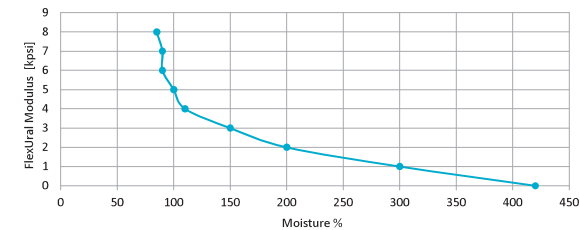

1 - Bad 2 - Medium 3 - Good

Note:

Notice tube dimension differ between industries.
Fittings' dimensions refer to tube ID or OD, with respect to the common application.

Use thread seal tape

Minimum straight tube segment

PROPERTIES

Yield stress of PP as a function of temperature

Flexural modulus VS. temperature

Flexural modulus VS. moisture content at 73 °F

Fittings - Barb Block

Reinforced Polypropylene

Working pressure
Up to 14 BAR
(200 psi) at 20 °C

Temperature
4 °C - 90 °C
(subject to application)

Fittings' dimensions refer to tube ID or OD, with respect to the common application.

BSPT Female Connector

Cat. No.	Tube OD mm	F (BSPT)	L mm	SW	Color
22046646028	6	1/8"	26.3	14	Blue
22046646048	6	1/4"	27.8	17	
22046648028	8	1/8"	26.3	14	
22046648048	8	1/4"	28.0	17	
22046648068	8	3/8"	30.6	22	
22046648088	8	1/2"	32.5	26	
22046648548	8	M14X1.5	28.1	17	
22046650048	10	1/4"	31.7	17	
22046650068	10	3/8"	33.0	22	
22046650088	10	1/2"	35.4	26	

Cat. No.	Tube OD inch	F (BSPT)	L mm	SW	Color
22046604028	1/4"	1/8"	26.3	14	Navy Blue
22046604048	1/4"	1/4"	27.8	17	
22046605028	5/16"	1/8"	26.3	14	
22046605048	5/16"	1/4"	28.0	17	
22046605068	5/16"	3/8"	30.6	22	
22046605088	5/16"	1/2"	32.5	26	
22046606048	3/8"	1/4"	31.7	17	
22046606068	3/8"	3/8"	33.0	22	
22046606088	3/8"	1/2"	35.4	26	