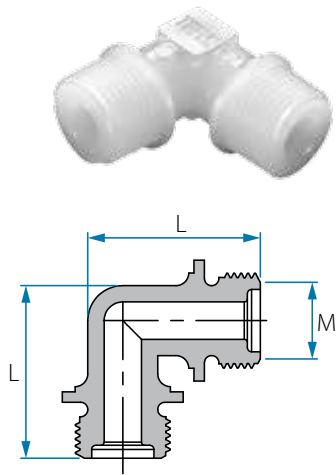

iQ parts
IQ-PARTS-SHOP.COM

**SPECS &
INFORMATION**

Fittings - PVDF

BSPT Female Pipe Coupling

Cat. No.	F (BSPT)	L mm	SW	Colour
12050302021	1/8"	20.0	14	○ White
12050304041	1/4"	23.6	17	
12050306061	3/8"	24.5	21	
12050308081	1/2"	29.7	26	
12050312121	3/4"	38.0	34	

Note: Packing 25 unit

NPT Female Pipe Coupling

Cat. No.	F (NPT)	L mm	SW	Colour
12060302021	1/8"	19.7	14	○ White
12060304041	1/4"	23.5	17	
12060306061	3/8"	24.6	21	
12060308081	1/2"	29.5	26	

Note: Packing 25 unit

BSPT Threaded Elbow

Cat. No.	M (BSPT)	L mm	Colour
12056502001	1/8"	24.4	○ White
12056504001	1/4"	26.4	
12056506001	3/8"	31.8	
12056508001	1/2"	40.2	

Note: Packing 25 unit

NPT Threaded Elbow

Cat. No.	M (NPT)	L mm	Colour
12356502001	1/8"	23.8	○ White
12356504001	1/4"	28.4	