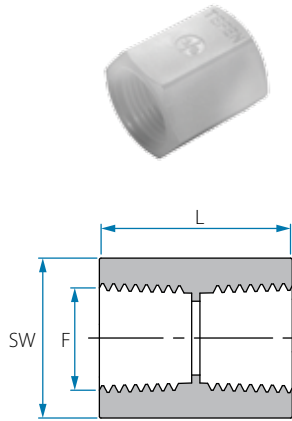

iQ parts
IQ-PARTS-SHOP.COM

**SPECS &
INFORMATION**

Fittings - PVDF

BSPT Female Pipe Coupling

Cat. No.	F (BSPT)	L mm	SW	Colour
12050302021	1/8"	20.0	14	○ White
12050304041	1/4"	23.6	17	
12050306061	3/8"	24.5	21	
12050308081	1/2"	29.7	26	
12050312121	3/4"	38.0	34	

Note: Packing 25 unit

NPT Female Pipe Coupling

Cat. No.	F (NPT)	L mm	SW	Colour
12060302021	1/8"	19.7	14	○ White
12060304041	1/4"	23.5	17	
12060306061	3/8"	24.6	21	
12060308081	1/2"	29.5	26	

Note: Packing 25 unit

BSPT Threaded Elbow

Cat. No.	M (BSPT)	L mm	Colour
12056502001	1/8"	24.4	○ White
12056504001	1/4"	26.4	
12056506001	3/8"	31.8	
12056508001	1/2"	40.2	

Note: Packing 25 unit

NPT Threaded Elbow

Cat. No.	M (NPT)	L mm	Colour
12356502001	1/8"	23.8	○ White
12356504001	1/4"	28.4	