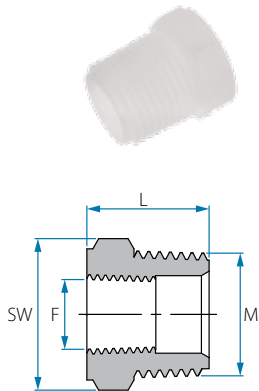

BSPT Pipe Bushing

Cat. No.	M (BSPT)	F (BSPT)	L mm	SW	Colour
12051004021	1/4"	1/8"	172	14	○ White
12051006021	3/8"	1/8"	178	17	
12051006041	3/8"	1/4"	178	17	
12051008021	1/2"	1/8"	20.7	22	
12051008041	1/2"	1/4"	20.4	22	
12051008061	1/2"	3/8"	20.7	22	
12051012041	3/4"	1/4"	22	27	
12051012061	3/4"	3/8"	22.2	27	
12051012081	3/4"	1/2"	22.4	27	

Note: Packing 25 unit

NPT Pipe Bushing

Cat. No.	M (NPT)	F (NPT)	L mm	SW	Colour
12061004021	1/4"	1/8"	21.0	14	○ White
12061006021	3/8"	1/8"	20.8	18	
12061006041	3/8"	1/4"	20.8	18	
12061008021	1/2"	1/8"	27.2	24	
12061008041	1/2"	1/4"	27.2	24	
12061008061	1/2"	3/8"	27.1	24	
12061012041	3/4"	1/4"	27.0	29	
12061012061	3/4"	3/8"	27.0	29	
12061012081	3/4"	1/2"	27.0	29