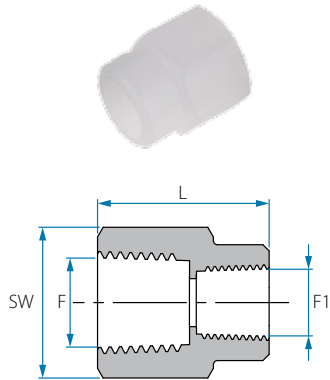

## BSPT Pipe Reducing Coupling

Cat. No.	F (BSPT)	F1 (BSPT)	L mm	SW	Colour
12051904021	1/4"	1/8"	22.0	17	○ White
12051906021	3/8"	1/8"	24.5	21	
12051906041	3/8"	1/4"	24.5	21	
12051908041	1/2"	1/4"	27.0	26	
12051908061	1/2"	3/8"	27.0	26	
12051912041	3/4"	1/4"	34.0	35	
12051912081	3/4"	1/2"	34.0	35	