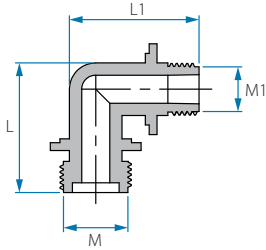

## BSPT Reducing Threaded Elbow

Cat. No.	M (BSPT)	M1 (BSPT)	L mm	L1 mm	Colour
12056904021	1/4"	1/8"	26.4	24.4	○ White
12056906041	3/8"	1/4"	31.8	31.5	
12056908061	1/2"	3/8"	40.0	38.1	

Note: Packing 25 unit

## NPT Reducing Threaded Elbow

Cat. No.	M (NPT)	M1 (NPT)	L mm	L1 mm	Colour
12066904021	1/4"	1/8"	28.4	24.0	○ White

Note: Packing 25 unit

## BSPT Hex Threaded Plug

Cat. No.	M (BSPT)	L mm	SW	Colour
12052102001	1/8"	13.6	12	○ White
12052104001	1/4"	16.6	15	
12052106001	3/8"	16.1	18	
12052108001	1/2"	19.6	22	
12052112001	3/4"	22.0	27	
12052116001	1"	27.0	36	

## NPT Hex Threaded Plug

Cat. No.	M (NPT)	L mm	SW	Colour
12062102001	1/8"	14.7	11	○ White
12062104001	1/4"	19.4	14	
12062106001	3/8"	20.4	17	
12062108001	1/2"	25.6	22	
12062112001	3/4"	26.0	27	

Note: Packing 25 unit