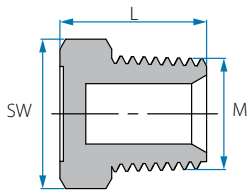

## BSPT Reducing Threaded Elbow

Cat. No.	M (BSPT)	M1 (BSPT)	L mm	L1 mm	Colour
12056904021	1/4"	1/8"	26.4	24.4	○ White
12056906041	3/8"	1/4"	31.8	31.5	
12056908061	1/2"	3/8"	40.0	38.1	

Note: Packing 25 unit

## NPT Reducing Threaded Elbow

Cat. No.	M (NPT)	M1 (NPT)	L mm	L1 mm	Colour
12066904021	1/4"	1/8"	28.4	24.0	○ White

Note: Packing 25 unit

## BSPT Hex Threaded Plug

Cat. No.	M (BSPT)	L mm	SW	Colour
12052102001	1/8"	13.6	12	○ White
12052104001	1/4"	16.6	15	
12052106001	3/8"	16.1	18	
12052108001	1/2"	19.6	22	
12052112001	3/4"	22.0	27	
12052116001	1"	27.0	36	

## NPT Hex Threaded Plug

Cat. No.	M (NPT)	L mm	SW	Colour
12062102001	1/8"	14.7	11	○ White
12062104001	1/4"	19.4	14	
12062106001	3/8"	20.4	17	
12062108001	1/2"	25.6	22	
12062112001	3/4"	26.0	27	

Note: Packing 25 unit