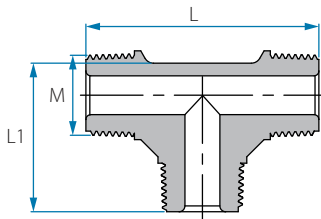

## BSPT Pipe Cap

Cat. No.	F (BSPT)	L mm	SW	Colour
12050802001	1/8"	10.4	13	○ White
12050804001	1/4"	14.2	17	
12050806001	3/8"	14.2	20	
12050808001	1/2"	17.1	24	
12050812001	3/4"	17.1	30	

Note: Packing 25 unit

## BSPT Threaded T Connector

Cat. No.	M (BSPT)	L mm	L1 mm	Colour
12056402001	1/8"	39.8	24.1	○ White
12056404001	1/4"	44.0	26.2	
12056406001	3/8"	50.5	32.0	
12056408001	1/2"	64.0	40.3	

Note: Packing 25 unit

## NPT Threaded T Connector

Cat. No.	M (NPT)	L mm	L1 mm	Colour
12066402001	1/8"	39.3	24.0	○ White
12066404001	1/4"	48.4	28.5	

Note: Packing 25 unit

info@iq-parts.nl  
Harsweg 34A  
2461 EZ Ter Aar  
T +31 252 624 126  
The Netherlands