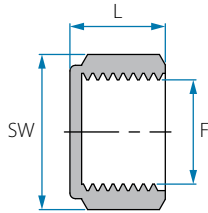

## BSPT Pipe Cap

Cat. No.	F (BSPT)	L mm	SW	Colour
12050802001	1/8"	10.4	13	○ White
12050804001	1/4"	14.2	17	
12050806001	3/8"	14.2	20	
12050808001	1/2"	17.1	24	
12050812001	3/4"	17.1	30	

Note: Packing 25 unit

## BSPT Threaded T Connector

Cat. No.	M (BSPT)	L mm	L1 mm	Colour
12056402001	1/8"	39.8	24.1	○ White
12056404001	1/4"	44.0	26.2	
12056406001	3/8"	50.5	32.0	
12056408001	1/2"	64.0	40.3	

Note: Packing 25 unit

## NPT Threaded T Connector

Cat. No.	M (NPT)	L mm	L1 mm	Colour
12066402001	1/8"	39.3	24.0	○ White
12066404001	1/4"	48.4	28.5	

Note: Packing 25 unit

info@iq-parts.nl  
Harsweg 34A  
2461 EZ Ter Aar  
T +31 252 624 126  
The Netherlands