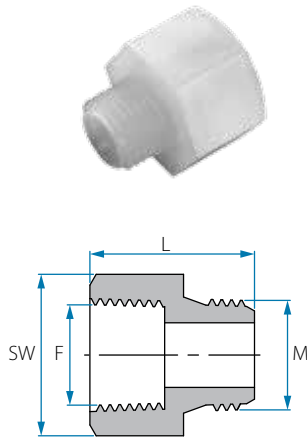

## BSPT Pipe Adaptor

Cat. No.	M (BSPT)	F (BSPT)	L mm	SW	Colour
12052002021	1/8"	1/8"	23.0	14	○ White
12052002041	1/8"	1/4"	23.0	14	
12052002061	1/8"	3/8"	24.0	14	
12052002081	1/8"	1/2"	26.9	14	
12052004021	1/4"	1/8"	22.1	17	
12052004041	1/4"	1/4"	24.0	17	
12052004061	1/4"	3/8"	24.8	17	
12052004081	1/4"	1/2"	27.2	17	
12052006021	3/8"	1/8"	23.1	22	
12052006041	3/8"	1/4"	25.2	22	
12052006061	3/8"	3/8"	25.7	22	
12052006081	3/8"	1/2"	28.2	22	
12052008021	1/2"	1/8"	25.6	26	
12052008041	1/2"	1/4"	27.3	26	
12052008061	1/2"	3/8"	28.0	26	
12052008081	1/2"	1/2"	30.6	26	

## NPT Pipe Adaptor

Cat. No.	M (NPT)	F (NPT)	L mm	SW	Colour
12062002021	1/8"	1/8"	23.4	14	○ White
12062002041	1/8"	1/4"	23.4	14	
12062002061	1/8"	3/8"	27.4	14	
12062002081	1/8"	1/2"	32.5	14	
12062004021	1/4"	1/8"	26.5	17	
12062004041	1/4"	1/4"	30.7	17	
12062004061	1/4"	3/8"	30.5	17	
12062004081	1/4"	1/2"	35.5	17	
12062006021	3/8"	1/8"	26.3	22	
12062006041	3/8"	1/4"	26.5	22	
12062006061	3/8"	3/8"	30.4	22	
12062006081	3/8"	1/2"	35.5	22	
12062008021	1/2"	1/8"	30.0	26	
12062008041	1/2"	1/4"	34.0	26	
12062008061	1/2"	3/8"	36.6	26	
12062008081	1/2"	1/2"	39.0	26	