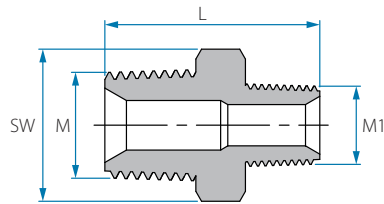

## BSPT Pipe Reducing Nipple

Cat. No.	M (BSPT)	M1 (BSPT)	L mm	SW	Colour
12052304021	1/4"	1/8"	25.2	14	○ White
12052306021	3/8"	1/8"	27.1	17	
12052306041	3/8"	1/4"	28.5	17	
12052308041	1/2"	1/4"	31.5	22	
12052308061	1/2"	3/8"	31.5	22	

## BSPT Pipe Hex Nipple

Cat. No.	M (BSPT)	L mm	SW	Colour
12052202021	1/8"	23.2	11	○ White
12052204041	1/4"	27.1	14	
12052206061	3/8"	28.2	17	
12052208081	1/2"	34.1	22	

Note: Packing 25 unit