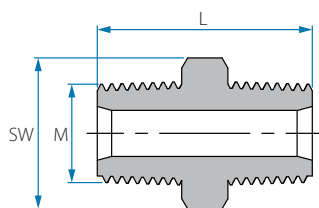

## BSPT Pipe Reducing Nipple

Cat. No.	M (BSPT)	M1 (BSPT)	L mm	SW	Colour
12052304021	1/4"	1/8"	25.2	14	○ White
12052306021	3/8"	1/8"	27.1	17	
12052306041	3/8"	1/4"	28.5	17	
12052308041	1/2"	1/4"	31.5	22	
12052308061	1/2"	3/8"	31.5	22	

## NPT Pipe Reducing Nipple

Cat. No.	M (NPT)	M1 (NPT)	L mm	SW	Colour
12062304021	1/4"	1/8"	28.4	14	○ White
12062306021	3/8"	1/8"	29.6	17	
12062308021	1/2"	1/8"	34.9	22	
12062312021	3/4"	1/8"	35.4	27	
12062306041	3/8"	1/4"	33.4	17	
12062308041	1/2"	1/4"	38.7	22	
12062312041	3/4"	1/4"	39.4	27	
12062308061	1/2"	3/8"	39.1	22	
12062312061	3/4"	3/8"	39.6	27	
12062312081	3/4"	1/2"	44.1	27	

## BSPT Pipe Hex Nipple

Cat. No.	M (BSPT)	L mm	SW	Colour
12052202021	1/8"	23.2	11	○ White
12052204041	1/4"	27.1	14	
12052206061	3/8"	28.2	17	
12052208081	1/2"	34.1	22	

Note: Packing 25 unit