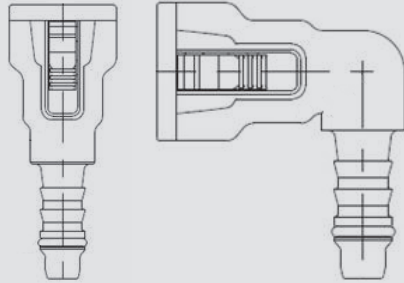

NORMAQUICK® S

Note:
All connectors and adapters are designed according to SAE J2044 Revised AUG 2009

Materials

NORMAQUICK® S

Housing:	PA12-GF50
Retainer:	PA12-GF30
Adapter piece:	PA12 - GF30
O-rings:	Inside housing: FPM & FVMQ, on fir tree: FPM

ABA Mini

W4

Rubber hose

NBR / PET / CR

Sleeve

Brass

Part number	Description	Packaging quantity (pcs)
NORMA® Fuel Line Repair Kit		
0715 2000 003	Fuel Line Repair Kit	1
The kit contains:		
0715 8039 010	NORMAQUICK® S NW 3/8" - 5/16" - 0° | Adapter	2
0715 8154 008	NORMAQUICK® S NW 5/16" - 6 mm - 0° | Adapter	2
0715 6509 008	NORMAQUICK® S NW 5/16" - 6 mm - 0°	2
0715 6511 008	NORMAQUICK® S NW 5/16" - 6 mm - 90°	2
0715 6701 010	NORMAQUICK® S NW 9.89 mm - 8 mm - 0°	1
0715 6702 010	NORMAQUICK® S NW 9.89 mm - 8 mm - 90°	1
0715 6509 010	NORMAQUICK® S NW 3/8" - 5/16" - 0°	2
0715 6519 010	NORMAQUICK® S NW 3/8" - 5/16" - 90°	2
1054 8000 510	Sleeve - Ø 6 mm	4
1054 8000 008	Sleeve - Ø 8 mm	4
1069 8908 030	Rubber hose - ID 8 mm	2
1069 8910 029	Rubber hose - ID 10 mm	2
0810 3002 014	ABA Mini 14/9 W4	8
0810 3002 016	ABA Mini 16/9 W4	8

Technical benefits

- ✓ Standard quick connector – spigot connection as per SAE J2044
- ✓ Safety aspect: NORMAQUICK® S connector cannot be opened under pressure
- ✓ Very high pull-off forces of quick connectors due to four locking arms
- ✓ ABA Mini provides excellent clamping force compared to screwless clamps

NORMA® Fuel Line Repair Kit is part of a broad portfolio. Discover more!