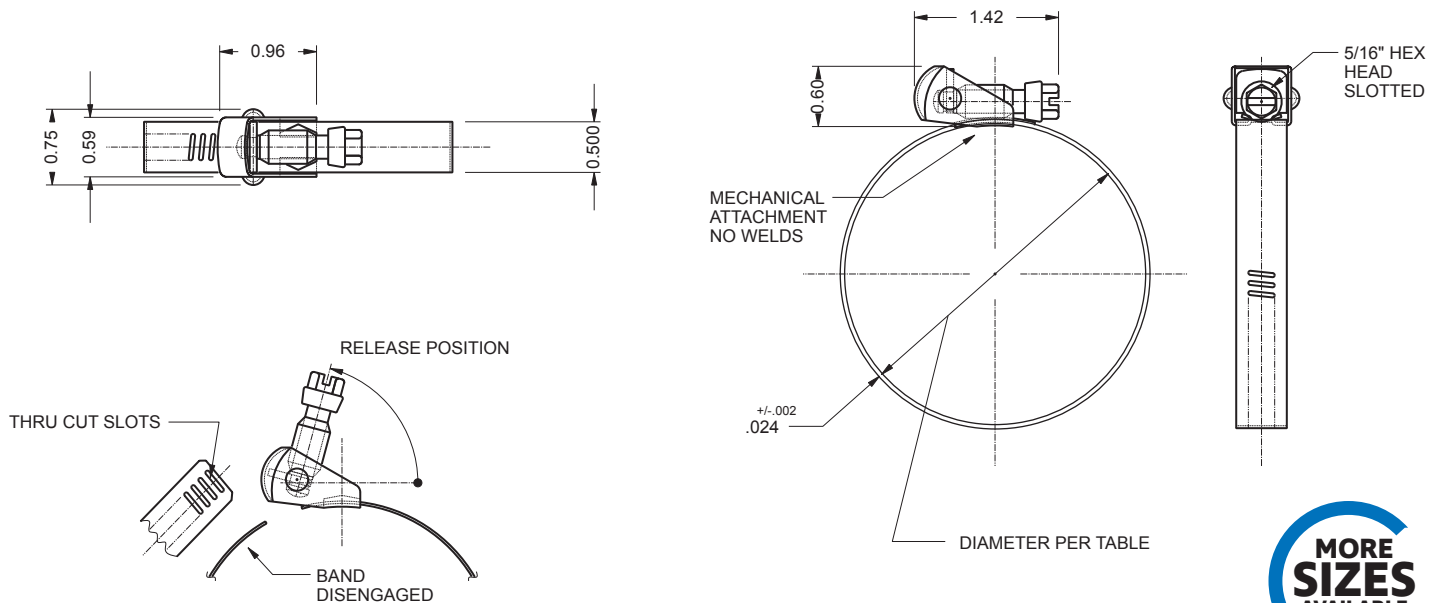

## Type "F" Quick Release Clamp

- 200 series stainless steel band, housing and screw with 400 series stainless steel thrust block
- Easy to install and remove due to the swivel action locking of the screw
- Large clamping range, making them very versatile
- Typically used for closed system installations where the clamp must be opened to be fitted
- Other material configurations available

Part Number	Diameter (inch)		Diameter (mm)	
	Open	Closed	Open	Closed
QR104S2	7.00	2.00	171	51
QR128S2	8.500	2.00	216	51
QR152S2	10.00	2.00	254	51
QR188S2	12.25	2.00	311	51
QR232S2	15.00	2.00	381	51
QR258S2	16.63	2.00	422	51
QR288S2	18.50	2.00	470	51
QR312S2	20.00	2.00	508	51