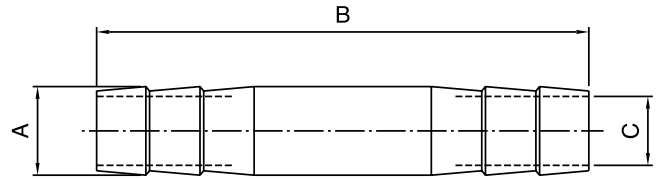

iQ parts
IQ-PARTS-SHOP.COM

**SPECS &
INFORMATION**

Schlauchverbinder Barb connector

Werkstoff: 1.4301 / Material: AISI 304

Bezeichnung Designation	Maß A in mm	Maß B in mm	Maß C in mm
Schlauchverbinder ID 1,7 mm / AD 3,2 mm	3,2	35,0	1,7
Schlauchverbinder ID 3,0 mm / AD 5,0 mm	5,0	44,0	3,0
Schlauchverbinder ID 4,0 mm / AD 6,0 mm	6,0	50,0	4,0
Schlauchverbinder ID 5,0 mm / AD 7,0 mm	7,0	50,0	5,0
Schlauchverbinder ID 5,0 mm / AD 7,2 mm	7,2	50,0	5,0
Schlauchverbinder ID 6,0 mm / AD 8,0 mm	8,0	50,0	6,0
Schlauchverbinder ID 6,8 mm / AD 7,8 mm	7,8	50,0	6,8
Schlauchverbinder ID 7,0 mm / AD 9,0 mm	9,0	50,0	7,0
Schlauchverbinder ID 8,0 mm / AD 10,0 mm	10,0	60,0	8,0
Schlauchverbinder ID 8,4 mm / AD 10,3 mm	10,3	60,0	8,4
Schlauchverbinder ID 9,8 mm / AD 11,3 mm	11,3	60,0	9,8
Schlauchverbinder ID 10,0 mm / AD 12,0 mm	12,0	60,0	10,0
Schlauchverbinder ID 11,0 mm / AD 13,0 mm	13,0	80,0	11,0
Schlauchverbinder ID 15,0 mm / AD 17,0 mm	17,0	80,0	15,0
Schlauchverbinder ID 16,0 mm / AD 19,0 mm	19,0	80,0	16,0