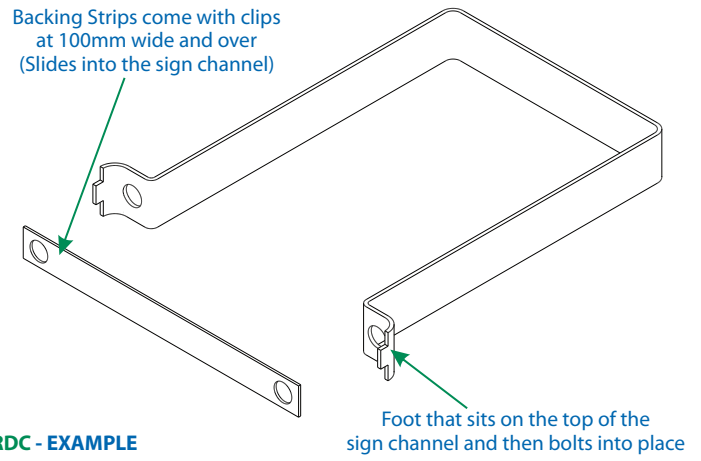

Size & Finish

RDC - RECTANGULAR CLIPS		* NUT, BOLT & WASHER OPTIONAL (FIXINGS) *			
SQ POST SIZE	COLOUR	CODE	MOQ	BACKING STRIP	STOCK
80mm x 40mm	Self Colour	RDC080040	100		✓
80mm x 40mm	Painted	RDC080040P	100		
100mm x 50mm	Self Colour	RDC100050	50		✓
100mm x 50mm	Painted	RDC100050P	50		
120mm x 60mm	Self Colour	RDC120060	50		✓
120mm x 60mm	Painted	RDC120060P	50		
120mm x 80mm	Self Colour	RDC120080	50		✓
120mm x 80mm	Painted	RDC120080P	50		
160mm x 80mm	Self Colour	RDC160080	50		✓
160mm x 80mm	Painted	RDC160080P	50		
150mm x 100mm	Self Colour	RDC150100	50	✓	✓
150mm x 100mm	Painted	RDC150100	50	✓	
200mm x 100mm	Self Colour	RDC200100	50	✓	✓
200mm x 100mm	Painted	RDC200100P	50	✓	
250mm x 150mm	Self Colour	RDC250150	50	✓	✓
250mm x 150mm	Painted	RDC250150P	50	✓	
300mm x 200mm	Self Colour	RDC300200	50	✓	✓
300mm x 200mm	Painted	RDC300200P	50	✓	

Requires 2x M8x38mm Square head bolts with nuts & washers (per clip)
Clips 100mm wide or larger requires 1x Backing Strip

Full range of stock Rectangular Clips (Complete with backing strip) in self colour