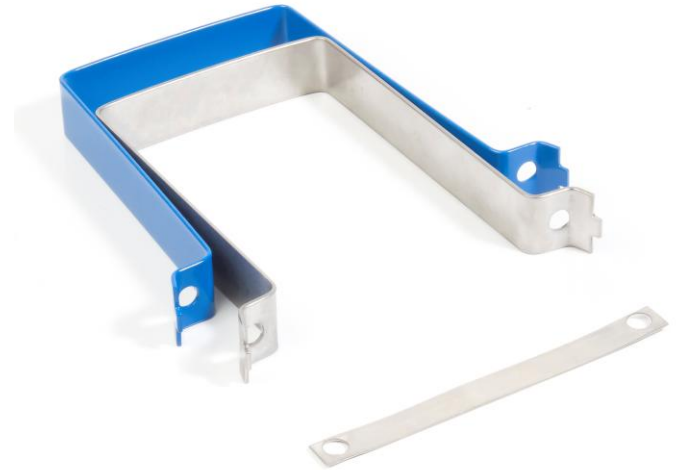

# RDC - Rectangular Clips

Our Rectangular Clips are suitable for use with all types of sign channel and are installed using 2x M8x38mm square head bolts, nuts and washers. Manufactured from Grade 304 stainless steel, we stock clips to suit rectangular post from 80mm x 40mm - 300mm x 200mm.

Where required, a safety backing strip is supplied with the clip.

Our Rectangular Clips are stocked as self colour only but can be painted to a bespoke colour.

## Key Facts

- 9 sizes available from stock
- Grade 304 Stainless Steel
- Available for next day delivery
- Clips over 100mm wide come with a Backing Strip
- Over 100 paint colours available

Black, grey and white are held in stock on certain sizes (see table)

RDC - Rectangular Clips (Complete with backing strip) in self colour & painted options