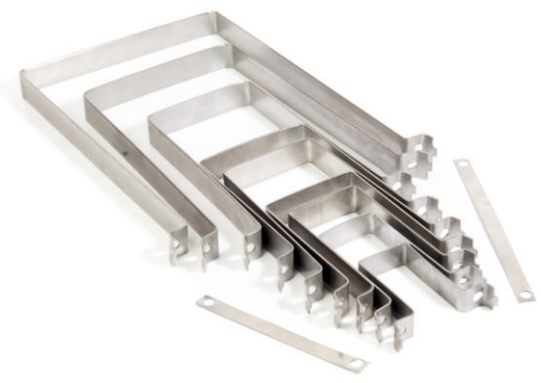

Size & Finish

RDC - RECTANGULAR CLIPS		* NUT, BOLT & WASHER OPTIONAL (FIXINGS) *			
SQ POST SIZE	COLOUR	CODE	MOQ	BACKING STRIP	STOCK
80mm x 40mm	Self Colour	RDC080040	100		✓
80mm x 40mm	Painted	RDC080040P	100		
100mm x 50mm	Self Colour	RDC100050	50		✓
100mm x 50mm	Painted	RDC100050P	50		
120mm x 60mm	Self Colour	RDC120060	50		✓
120mm x 60mm	Painted	RDC120060P	50		
120mm x 80mm	Self Colour	RDC120080	50		✓
120mm x 80mm	Painted	RDC120080P	50		
160mm x 80mm	Self Colour	RDC160080	50		✓
160mm x 80mm	Painted	RDC160080P	50		
150mm x 100mm	Self Colour	RDC150100	50	✓	✓
150mm x 100mm	Painted	RDC150100	50	✓	
200mm x 100mm	Self Colour	RDC200100	50	✓	✓
200mm x 100mm	Painted	RDC200100P	50	✓	
250mm x 150mm	Self Colour	RDC250150	50	✓	✓
250mm x 150mm	Painted	RDC250150P	50	✓	
300mm x 200mm	Self Colour	RDC300200	50	✓	✓
300mm x 200mm	Painted	RDC300200P	50	✓	

Requires 2x M8x38mm Square head bolts with nuts & washers (per clip)
Clips 100mm wide or larger requires 1x Backing Strip

Full range of stock Rectangular Clips (Complete with backing strip) in self colour