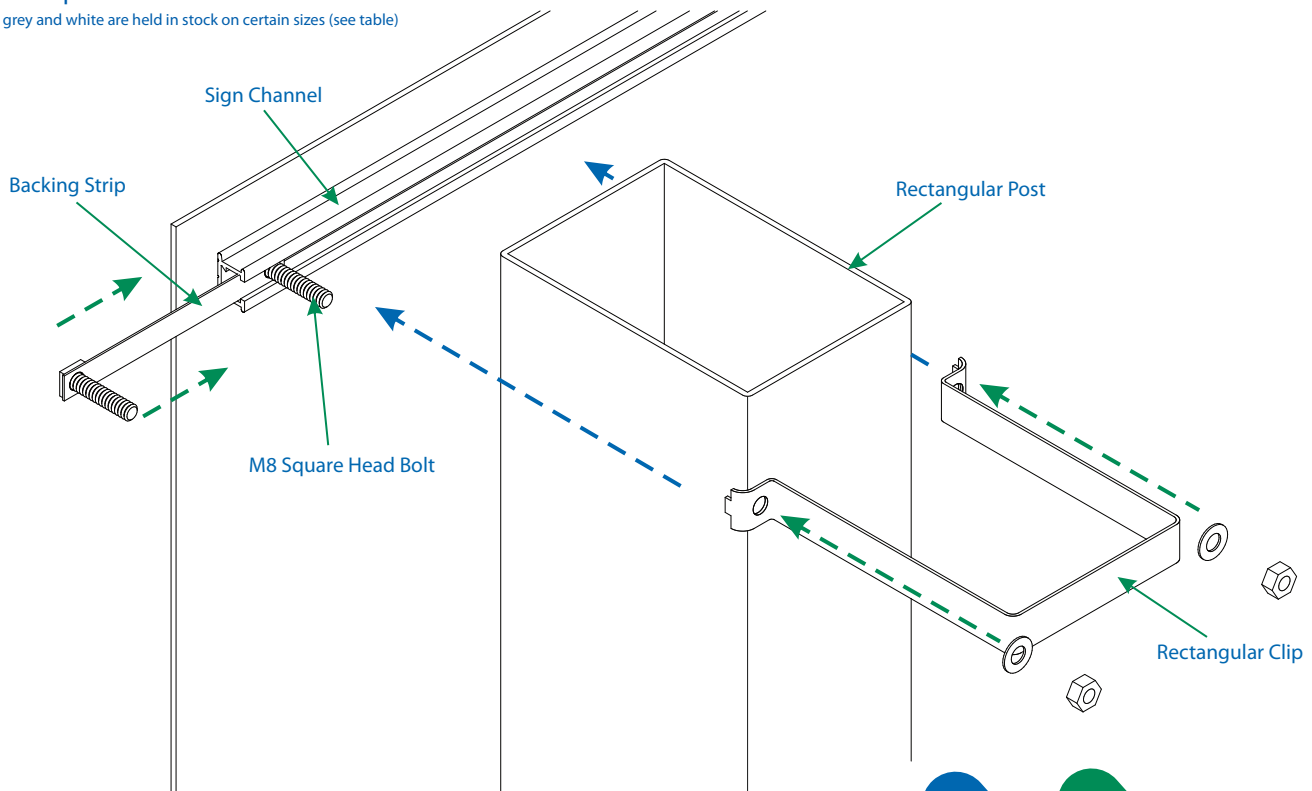

Product Options

Finish Options

Self Colour

Painted to RAL or BS

Raw Material

1.5 x 20mm - 1.8 x 25mm Grade 304 Stainless Steel

Bolt Type

2x M8x38mm Square Head Bolts (per clip)