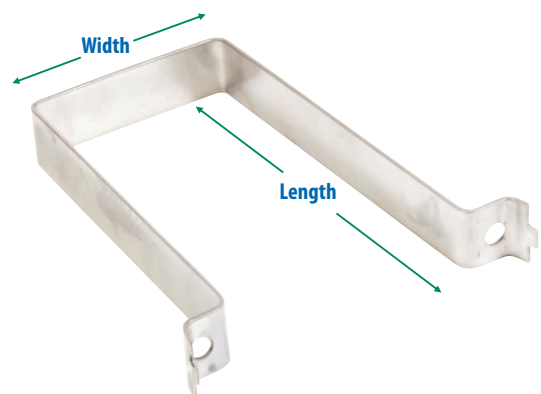

## Size & Finish

RDC - RECTANGULAR CLIPS		* NUT, BOLT & WASHER OPTIONAL (FIXINGS) *			
SQ POST SIZE	COLOUR	CODE	MOQ	BACKING STRIP	STOCK
80mm x 40mm	Self Colour	RDC080040	100		✓
80mm x 40mm	Painted	RDC080040P	100		
100mm x 50mm	Self Colour	RDC100050	50		✓
100mm x 50mm	Painted	RDC100050P	50		
120mm x 60mm	Self Colour	RDC120060	50		✓
120mm x 60mm	Painted	RDC120060P	50		
120mm x 80mm	Self Colour	RDC120080	50		✓
120mm x 80mm	Painted	RDC120080P	50		
160mm x 80mm	Self Colour	RDC160080	50		✓
160mm x 80mm	Painted	RDC160080P	50		
150mm x 100mm	Self Colour	RDC150100	50	✓	✓
150mm x 100mm	Painted	RDC150100	50	✓	
200mm x 100mm	Self Colour	RDC200100	50	✓	✓
200mm x 100mm	Painted	RDC200100P	50	✓	
250mm x 150mm	Self Colour	RDC250150	50	✓	✓
250mm x 150mm	Painted	RDC250150P	50	✓	
300mm x 200mm	Self Colour	RDC300200	50	✓	✓
300mm x 200mm	Painted	RDC300200P	50	✓	

Requires 2x M8x38mm Square head bolts with nuts & washers (per clip)  
Clips 100mm wide or larger requires 1x Backing Strip

Full range of stock Rectangular Clips (Complete with backing strip) in self colour

## Don't Order the Wrong Clips!

When looking at the clip sizes the first dimension in the table is the length!