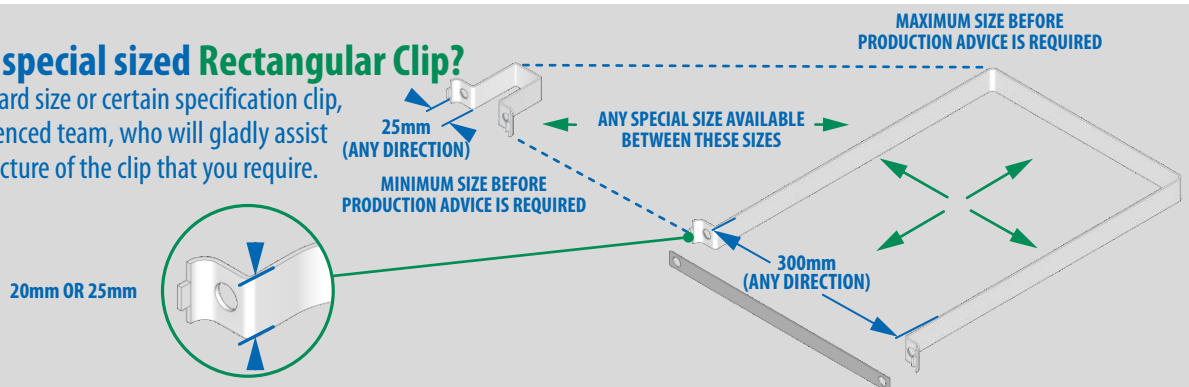

Do you require a special sized Rectangular Clip?

If you require a non standard size or certain specification clip, please contact our experienced team, who will gladly assist with the bespoke manufacture of the clip that you require.