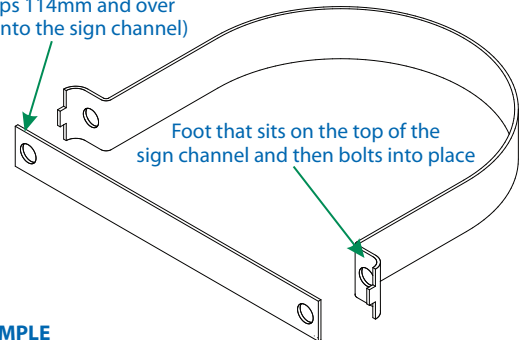

DC - TWO BOLT 'D' CLIPS WITH SLEEVE					
* NUT, BOLT & WASHER OPTIONAL (FIXINGS) *					
POST DIAMETER	COLOUR	CODE	MOQ	BACKING STRIP	STOCK
114mm	Self Colour	Dc114	50	✓	✓
127mm	Self Colour	DC127	50	✓	✓
140mm	Self Colour	DC140	50	✓	✓
150mm	Self Colour	DC150	50	✓	✓
168mm	Self Colour	DC168	50	✓	✓
194mm	Self Colour	DC194	50	✓	✓
219mm	Self Colour	DC219	50	✓	✓
244mm	Self Colour	DC244	50	✓	✓
273mm	Self Colour	DC273	50	✓	✓
323mm	Self Colour	DC323	50	✓	✓

Requires 2x M8x38mm Square head bolts with nuts & washers (per clip)
Rubber sleeves are only available for 25mm wide clips

Backing Strips come with DC Clips 114mm and over (Slides into the sign channel)

DC - EXAMPLE