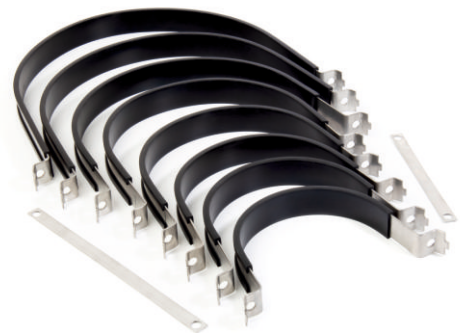

DC (Rubber Sleeve) - Two Bolt 'D' Clips with Rubber Sleeve
Used to protect the post from scratching and stop sign rotation.