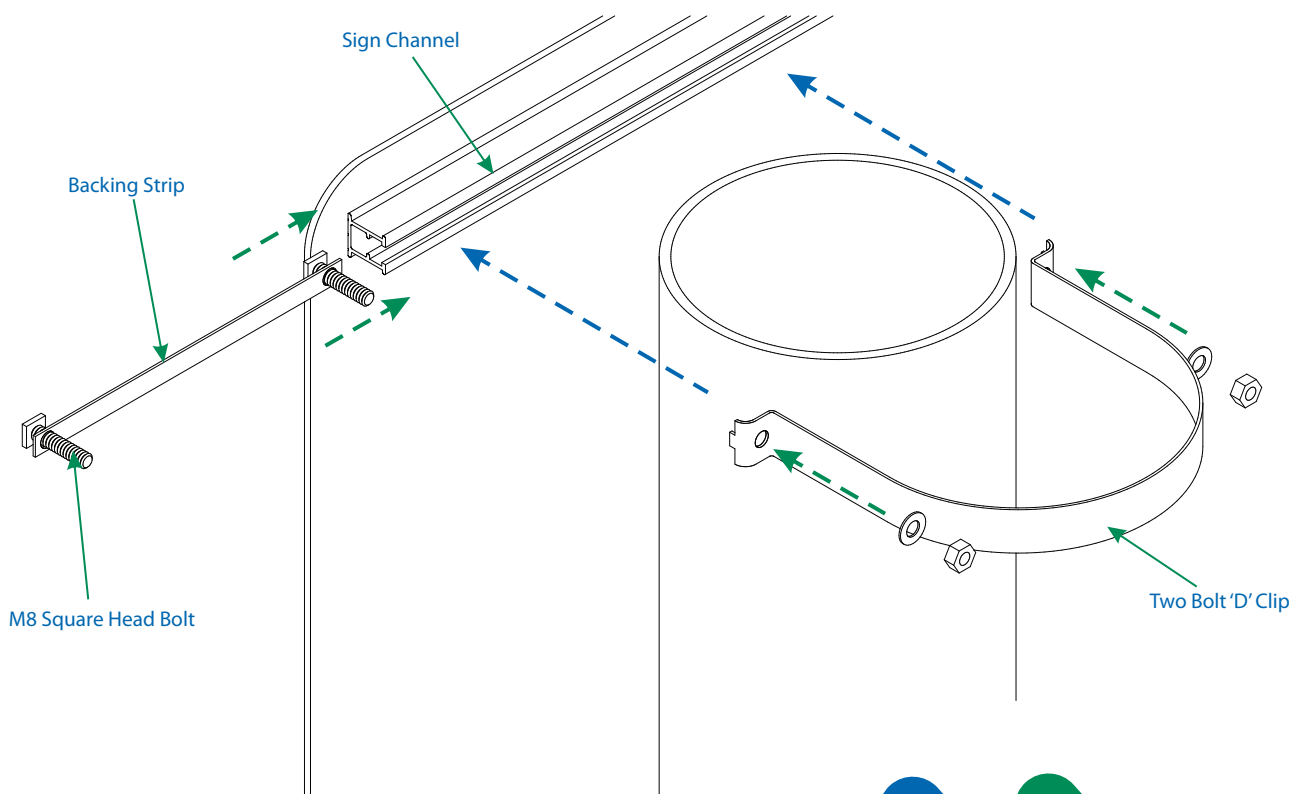

# DC - Two Bolt 'D' Clips

Our Two Bolt 'D' Clips are suitable for use with all types of sign channel and installed using 2x M8x38mm bolts, nuts and washers. These clips are stocked in a variety of sizes, designed for use on round posts, 50mm - 323mm in diameter. Manufactured from Grade 304 stainless steel, a safety backing strip is supplied with all clips over 100mm in diameter.

## Key Facts

- 14 sizes available from stock
- Grade 304 Stainless Steel
- Available for next day delivery
- Clips over 100mm come with a backing strip

DC - Two Bolt 'D' Clips (Complete with backing strip) in self colour and painted options