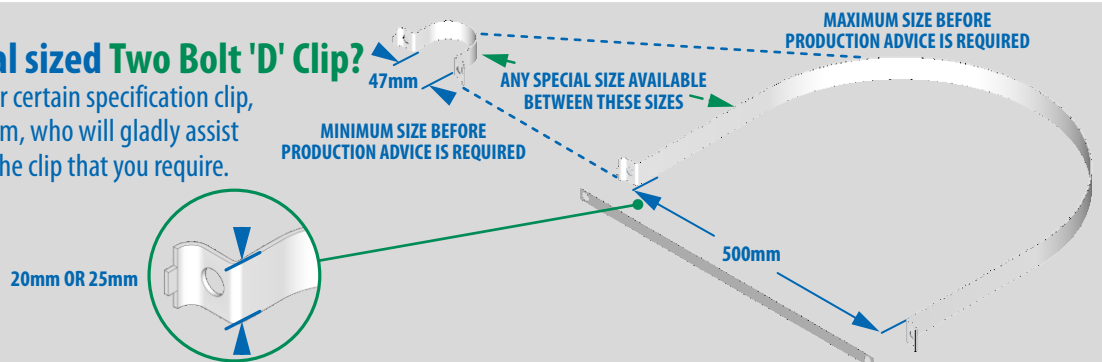

Do you require a special sized Two Bolt 'D' Clip?

If you require a non standard size or certain specification clip, please contact our experienced team, who will gladly assist with the bespoke manufacture of the clip that you require.