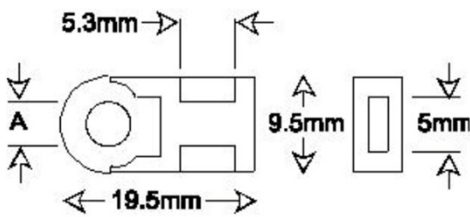

iQ parts
IQ-PARTS-SHOP.COM

**SPECS &
INFORMATION**

Our high quality eyelets are available in black and come packed in 100's. Simply drill a hole in the desired position and secure the eyelet with a screw for a secure fixing.

Product Drawing

Colours Available:

■ Black

C Tie Part No	A	Screw Size	Pack
IQP-CSM1BL	4.7mm	M4	100

Material Specification:

- Material: Nylon 6,6
- Working Temperature: -20°C to +85°C

Our eyelets are Reach & RoHS compliant, Low Smoke Generating & Zero Halogen