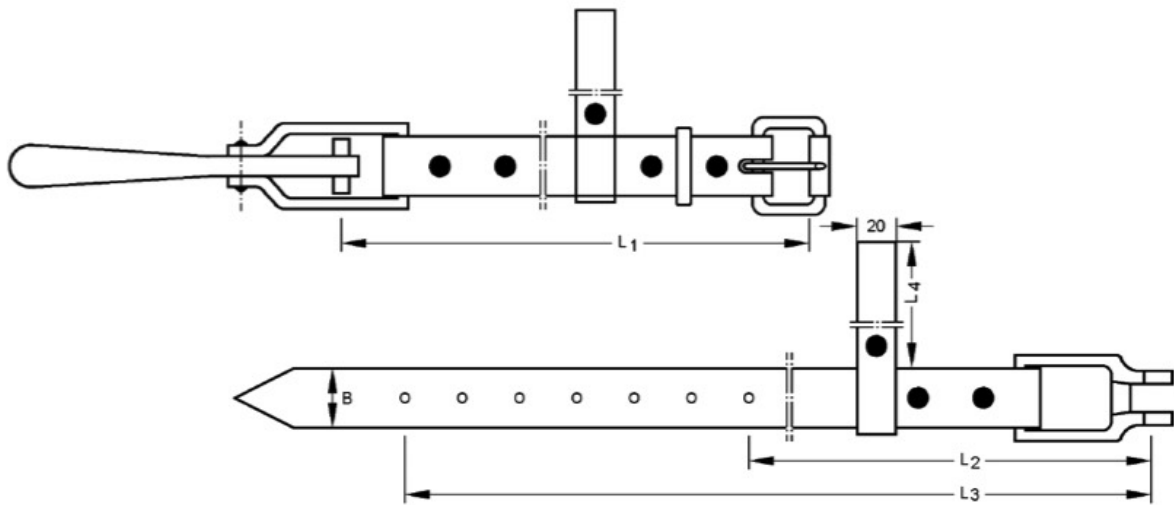

iQ parts
IQ-PARTS-SHOP.COM

**SPECS &
INFORMATION**

SACK BUCKLES FOR PIPE SOCKETS AND SACK BUCKLE FITTINGS

COMPLETE WITH STRONG LEATHER FURNITURE

B mm	adjustable		L ₁ mm	L ₂ mm	L ₃ mm	L ₄ mm	L ₅ mm	Arm
	up ø mm	to ø mm						Typ
30	250	300	400	350	565	250	145	25
40	300	350	450	450	680	240	165	35