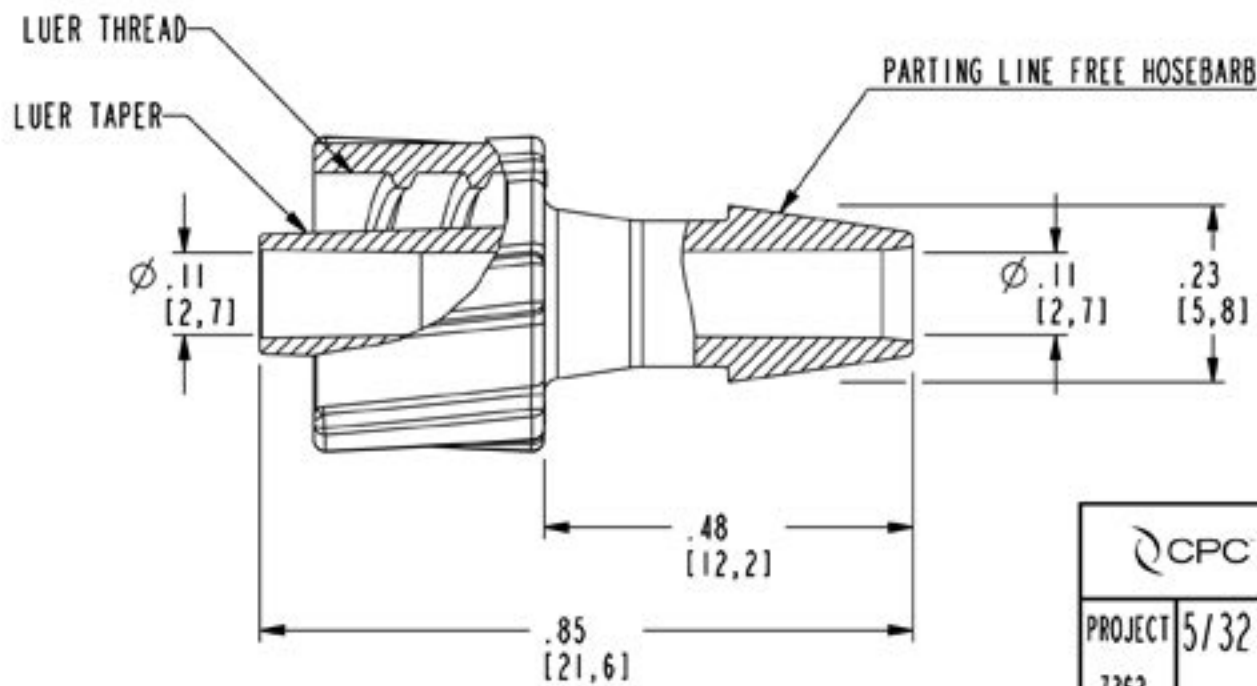

iQ parts
IQ-PARTS-SHOP.COM

**SPECS &
INFORMATION**

DWG NO: LM51-CUST

NOTES:

1 MATERIAL: POLYPROPYLENE
FDA 21 CFR 177.1500
RoHS COMPLIANT
ANIMAL FREE
USP CLASS VI
COLOR: NATURAL

CPC 1 800 444 2474 cpcworldwide.com		
PROJECT 7362	5/32 HB MALE LUER INTEGRAL LOCK RING (CUSTOMER DRAWING)	
DWG BY: KRN	DATE: 06-30-09	CHKD BY:
MATL/FIN: SEE NOTE 1		DWG NO: LM51-CUST