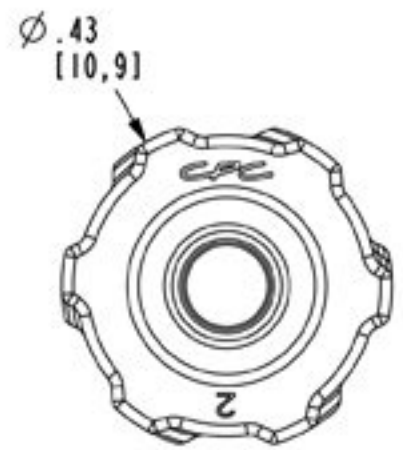

iQ parts
IQ-PARTS-SHOP.COM

**SPECS &
INFORMATION**

DWG NO: LM51-CUST

NOTES:

1 MATERIAL: POLYPROPYLENE
FDA 21 CFR 177.1500
RoHS COMPLIANT
ANIMAL FREE
USP CLASS VI
COLOR: NATURAL

CPC 1 800 444 2474 cpcworldwide.com		
PROJECT 7362	5/32 HB MALE LUER INTEGRAL LOCK RING (CUSTOMER DRAWING)	
DWG BY: KRN	DATE: 06-30-09	CHKD BY:
MATL/FIN: SEE NOTE 1		DWG NO: LM51-CUST