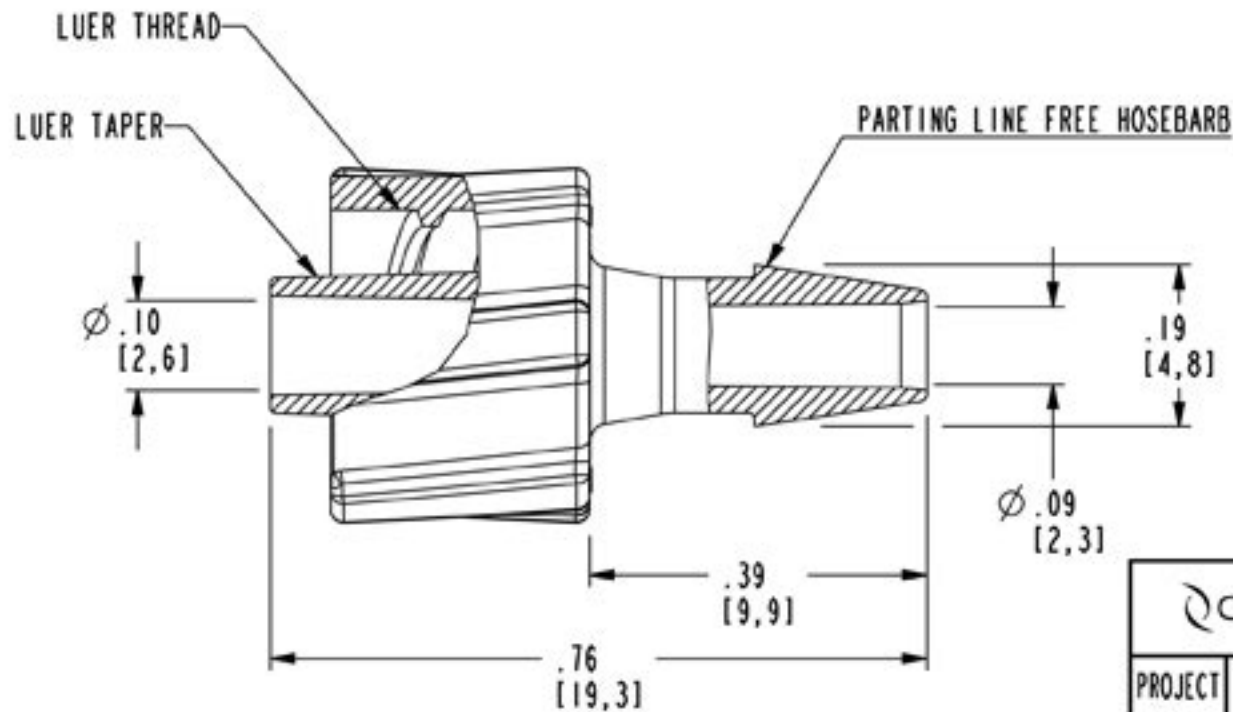

**iQ parts**  
IQ-PARTS-SHOP.COM

**SPECS &  
INFORMATION**

DWG NO: LM41-CUST

NOTES:

1 MATERIAL: POLYPROPYLENE  
FDA 21 CFR 177.1500  
RoHS COMPLIANT  
ANIMAL FREE  
USP CLASS VI  
COLOR: NATURAL

Ø .43 [10,9]

1 800 444 2474

cpcworldwide.com

PROJECT 1/8 HB MALE LUER INTEGRAL LOCK RING  
7362 (CUSTOMER DRAWING)

DWG BY: KRN

DATE: 06-30-09

CHKD BY:

MATL/FIN: SEE NOTE 1

DWG NO: LM41-CUST