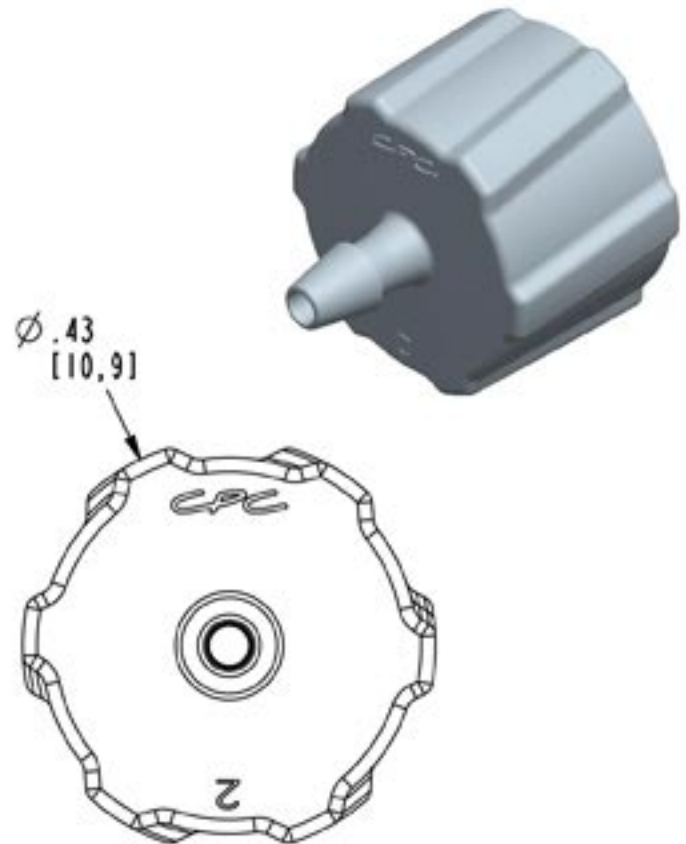

iQ parts
IQ-PARTS-SHOP.COM

**SPECS &
INFORMATION**

DWG NO: LM21-CUST

NOTES:

1 MATERIAL: POLYPROPYLENE
FDA 21 CFR 177.1500
RoHS COMPLIANT
ANIMAL FREE
USP CLASS VI
COLOR: NATURAL

CPC 1 800 444 2474 cpcworldwide.com		
PROJECT 7362	1/16 HB MALE LUER INTEGRAL LOCK RING (CUSTOMER DRAWING)	
DWG BY: VS	DATE: 07/13/09	CHKD BY:
MATL/FIN: SEE NOTE 1	DWG NO: LM21-CUST	