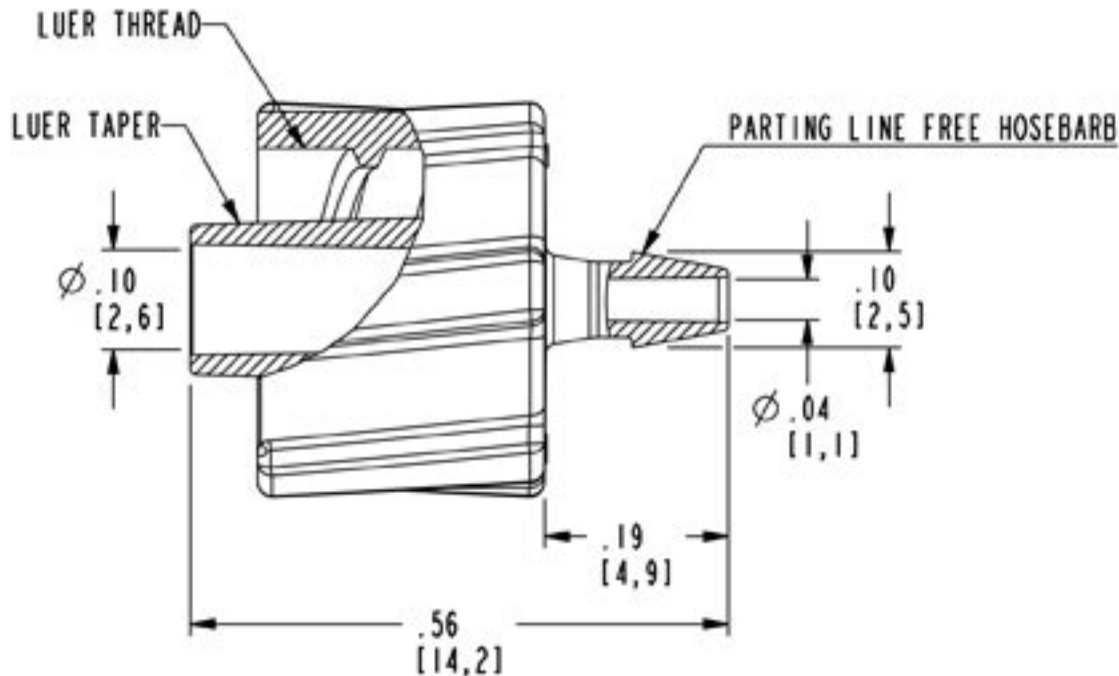

iQ parts
IQ-PARTS-SHOP.COM

**SPECS &
INFORMATION**

DWG NO: LM21-CUST

NOTES:

1 MATERIAL: POLYPROPYLENE
FDA 21 CFR 177.1500
RoHS COMPLIANT
ANIMAL FREE
USP CLASS VI
COLOR: NATURAL

CPC 1 800 444 2474 cpcworldwide.com		
PROJECT 7362	1/16 HB MALE LUER INTEGRAL LOCK RING (CUSTOMER DRAWING)	
DWG BY: VS	DATE: 07/13/09	CHKD BY:
MATL/FIN: SEE NOTE 1	DWG NO: LM21-CUST	